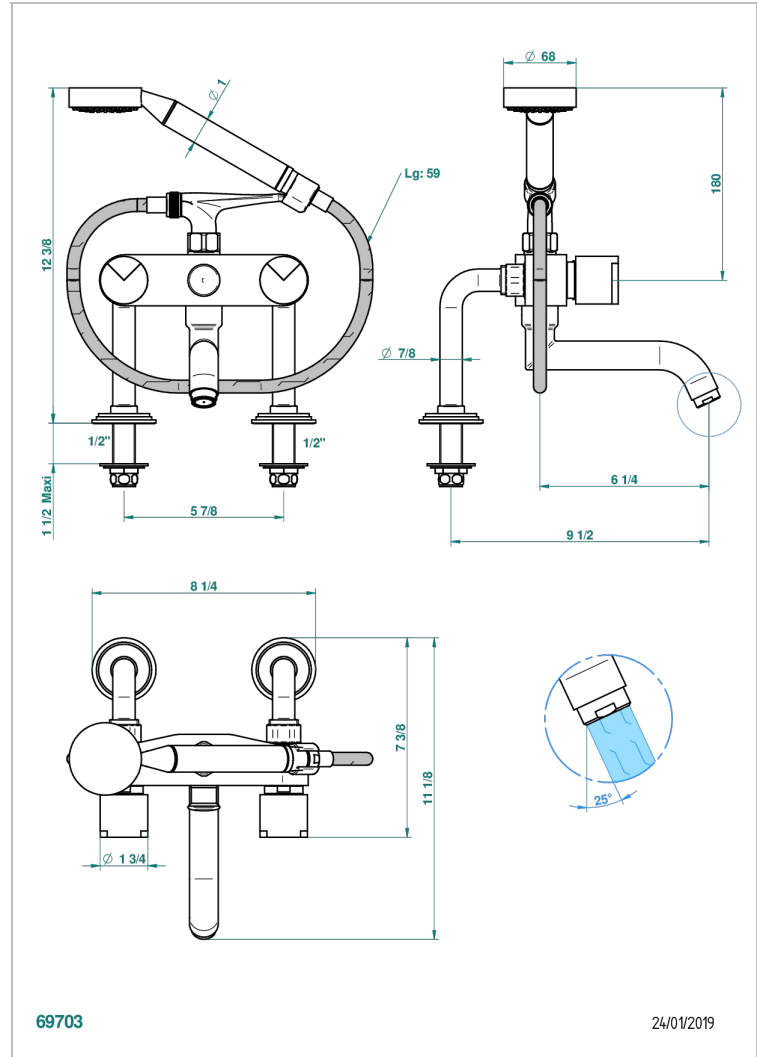

LE 9 HOWLITE

G2H-13G

Rim mounted 2-hole bath/telephone shower mixer, shower and hose

CHARACTERISTIC

- ACS : 21ACCLY034

STANDARDS

AVAILABLE FINITIONS

- Antique nickel - H28
- Black ceram - D30
- Blush PVD - H62
- Brass color PVD - H49
- Brown bronze color PVD - F33
- Gold color PVD - H52

- Nickel color PVD - H55
- Polished chrome (color finish) - A02
- Polished chrome / Polished gold (color finish) - G02
- Polished gold (color finish) - F01
- Polished nickel - B01
- Soft gold - F30

- Soft matt gold - F31
- Umber PVD - H66