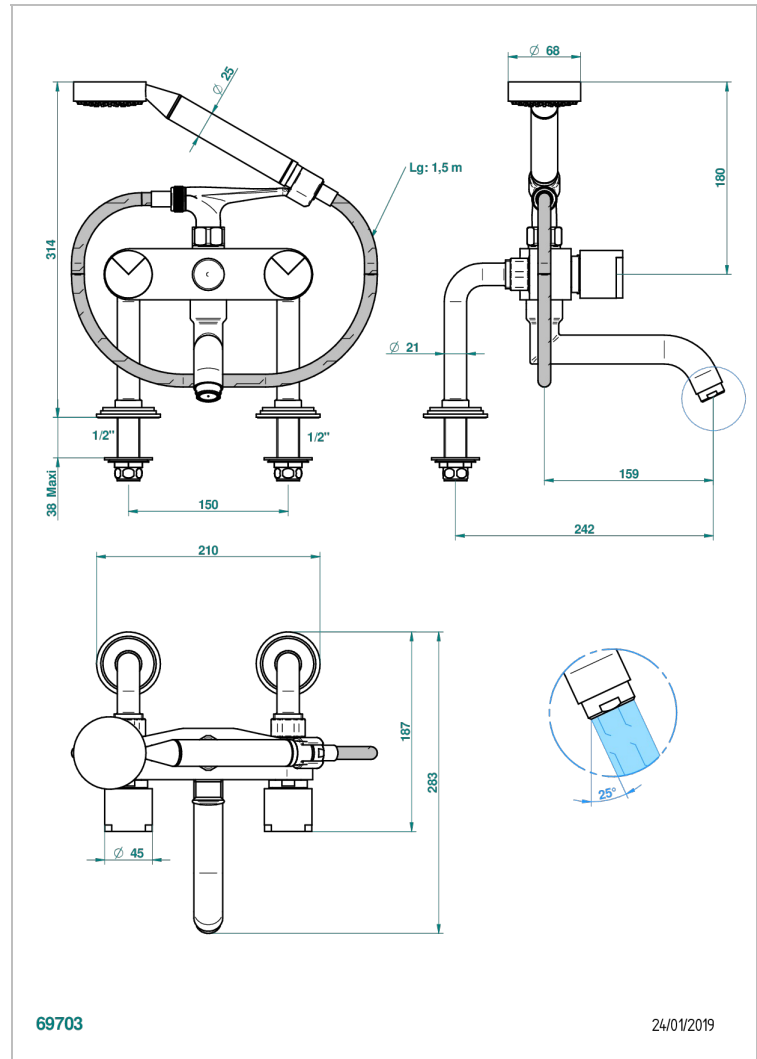

LE 9 HOWLITE

G2H-13G

Rim mounted 2-hole bath/telephone shower mixer, shower and hose

CHARACTERISTIC

- ACS : 21ACCLY034

STANDARDS

AVAILABLE FINITIONS

Antique nickel - H28
Black ceram - D30
Blush PVD - H62
Brass color PVD - H49
Brown bronze color PVD - F33
Gold color PVD - H52

Nickel color PVD - H55
Polished chrome (color finish) - A02
Polished chrome / Polished gold (color finish) - G02
Polished gold (color finish) - F01
Polished nickel - B01
Soft gold - F30

Soft matt gold - F31
Umber PVD - H66