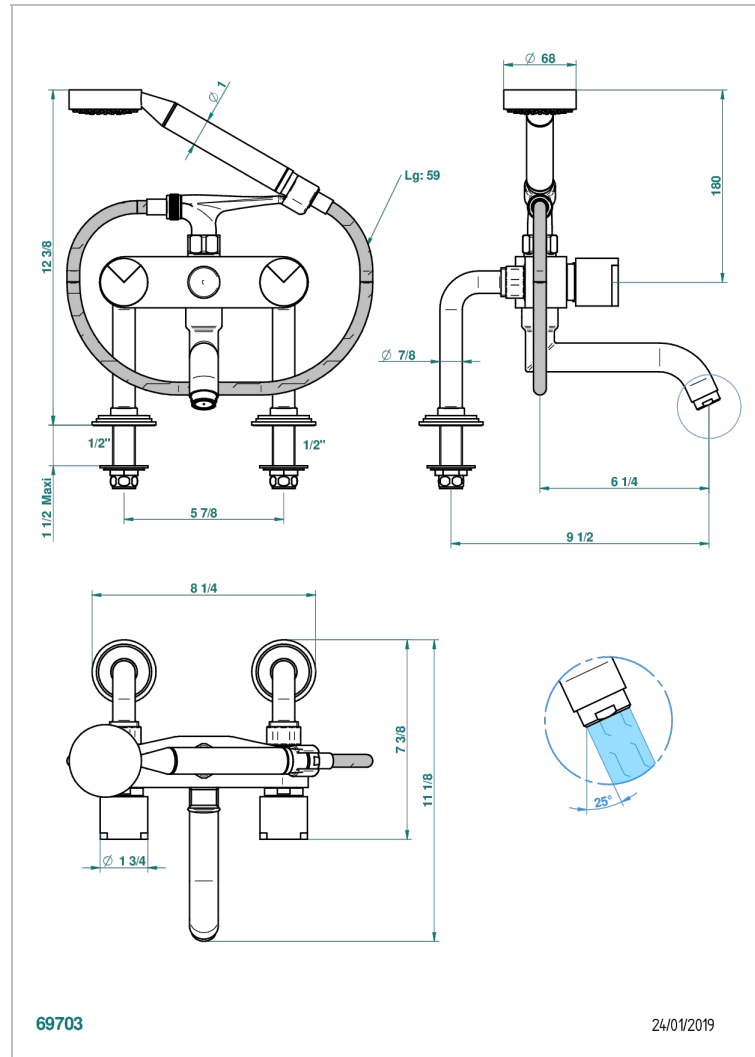

# LE 9 HOWLITE

G2H-13G

Rim mounted 2-hole bath/telephone shower mixer, shower and hose

## CHARACTERISTIC

- ACS : 21ACCLY034