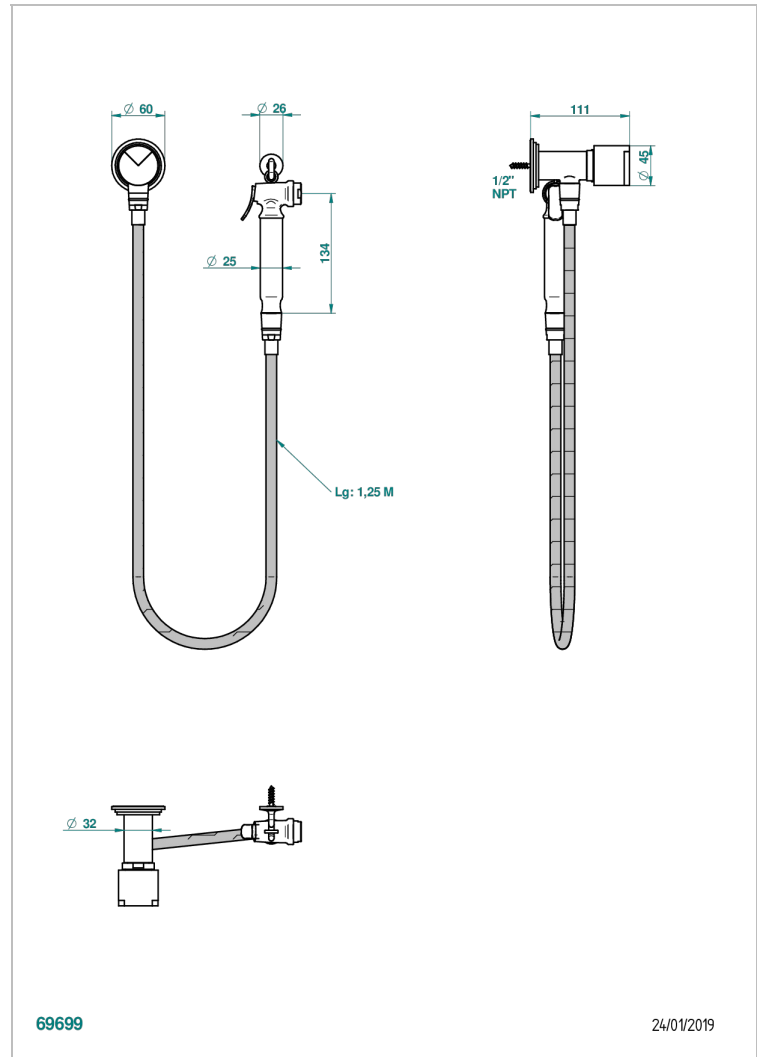

# LE 9 HOWLITE

G2H-5840/8US

Handheld spray bidet with hose, elbow and hook

## CHARACTERISTIC

- Le 9 Howlite
- Handheld spray bidet with hose, elbow and hook

## AVAILABLE FINITIONS

- Chrome polished - A02
- Chrome polished / gold polished - G02
- Gold polished - F01
- Nickel polished - B01