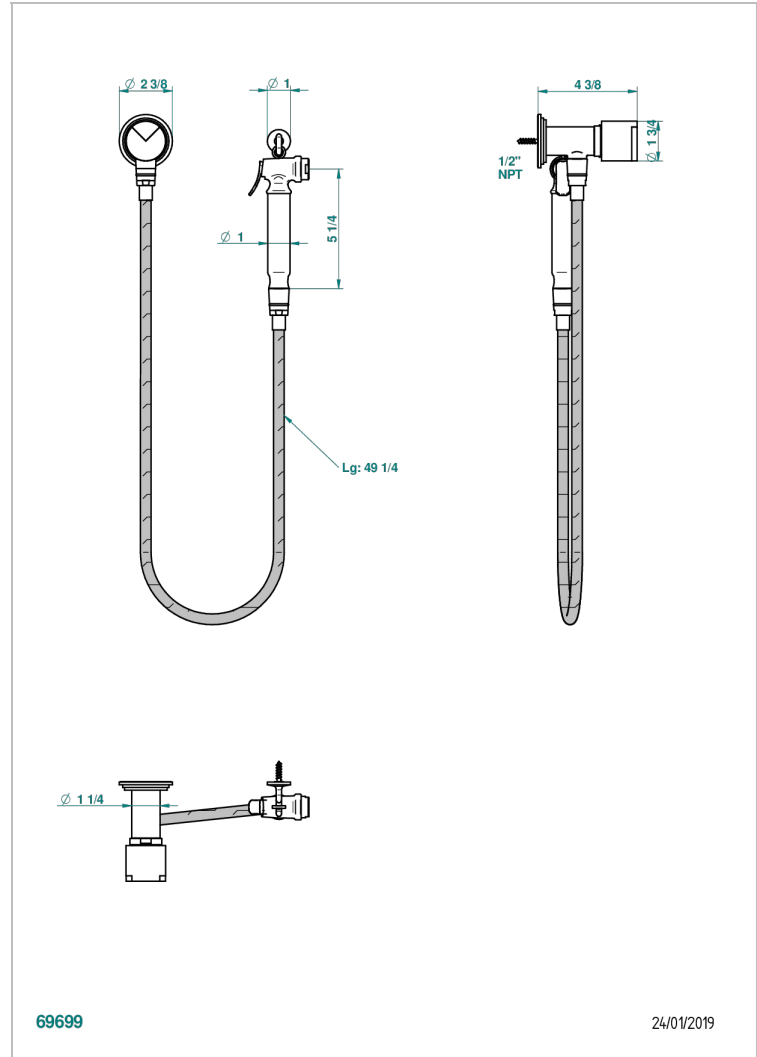

LE 9 HOWLITE

G2H-5840/8US

Handheld spray bidet with hose, elbow and hook

CHARACTERISTIC

- Le 9 Howlite
- Handheld spray bidet with hose, elbow and hook

AVAILABLE FINITIONS

- Chrome polished - A02
- Chrome polished / gold polished - G02
- Gold polished - F01
- Nickel polished - B01