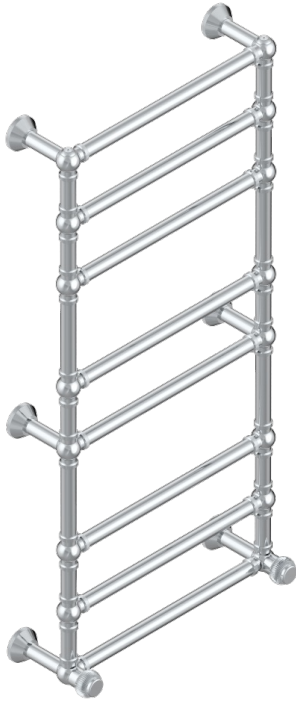

DIPLOMATE ROYALE

U4D-TWK8H2

THG
PARIS

Traditional towel warmer with knurled ring, 8 rails, 623 mm x 1323 mm, hydronic with 2 stylised handles

CHARACTERISTIC

- Solid brass body seamless
- 2 x 1/2" normal head
- Connections F3/4"

TECHNICAL SPECS

- Pression : 0,5 bars < P < 3 bars (recommandée)
- Pressure : 7.25 psi < P < 43.5 psi (advised)
- Température eau maximale conseillée : 60°C
- Maximum water temperature advised: 140°F
- Hauteur minimale au sol (maximum height from the ground) : 60 cm (24")
- Puissance / Power : 171W à Delta T 30

AVAILABLE FINITIONS

Blush PVD - H62
Brass color PVD - H49
Brown bronze color PVD - F33
Gold color PVD - H52
Graphite PVD - H64
Lacquered light bronze - D01

Matt Umber PVD - H67
Matt blush PVD - H60
Matt brass color PVD - H50
Matt brown bronze color PVD - F34
Matt chrome - C02
Matt gold - F07

Matt gold color PVD - H53
Matt graphite PVD - H65
Matt nickel (color finish) - C01
Matt nickel color PVD - H56
Nickel color PVD - H55
Polished chrome (color finish) - A02

Polished gold (color finish) - F01
Polished nickel - B01
Soft gold - F30
Soft matt gold - F31
Umber PVD - H66