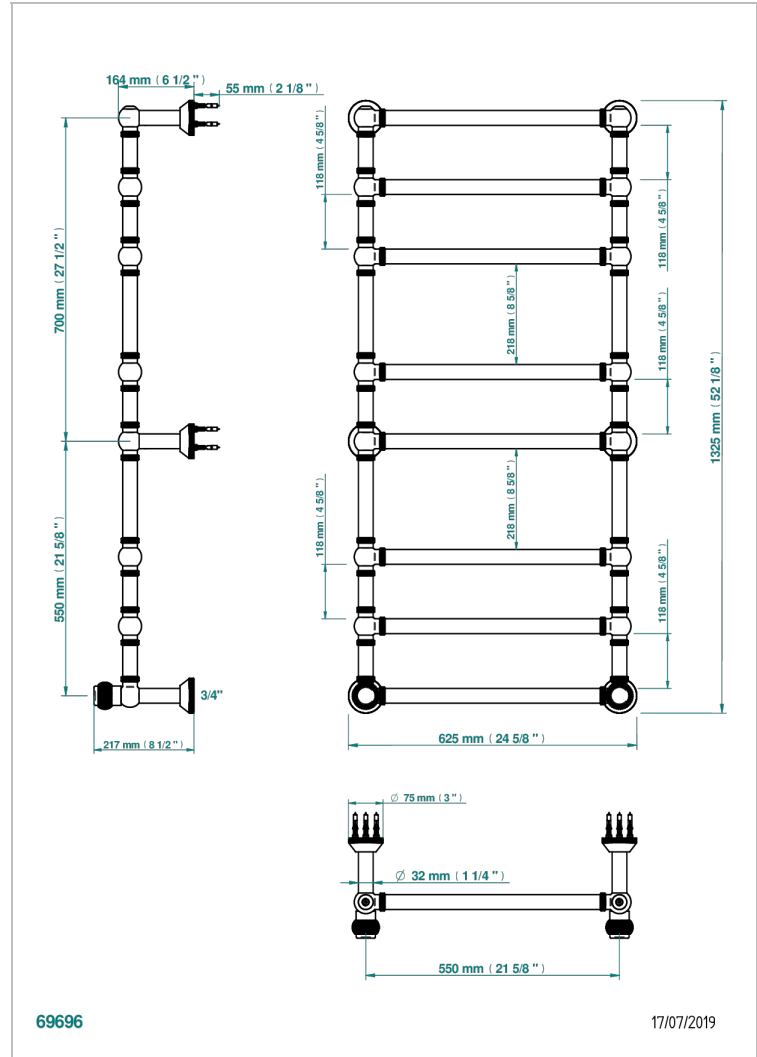

DIPLOMATE ROYALE

U4D-TWK8H2

THG
PARIS

Traditional towel warmer with knurled ring, 8 rails, 623 mm x 1323 mm, hydronic with 2 stylised handles

CHARACTERISTIC

- Solid brass body seamless
- 2 x 1/2" normal head
- Connections F3/4"

TECHNICAL SPECS

- Pression : 0,5 bars < P < 3 bars (recommandée)
- Pressure : 7.25 psi < P < 43.5 psi (advised)
- Température eau maximale conseillée : 60°C
- Maximum water temperature advised: 140°F
- Hauteur minimale au sol (maximum height from the ground) : 60 cm (24")
- Puissance / Power : 171W à Delta T 30