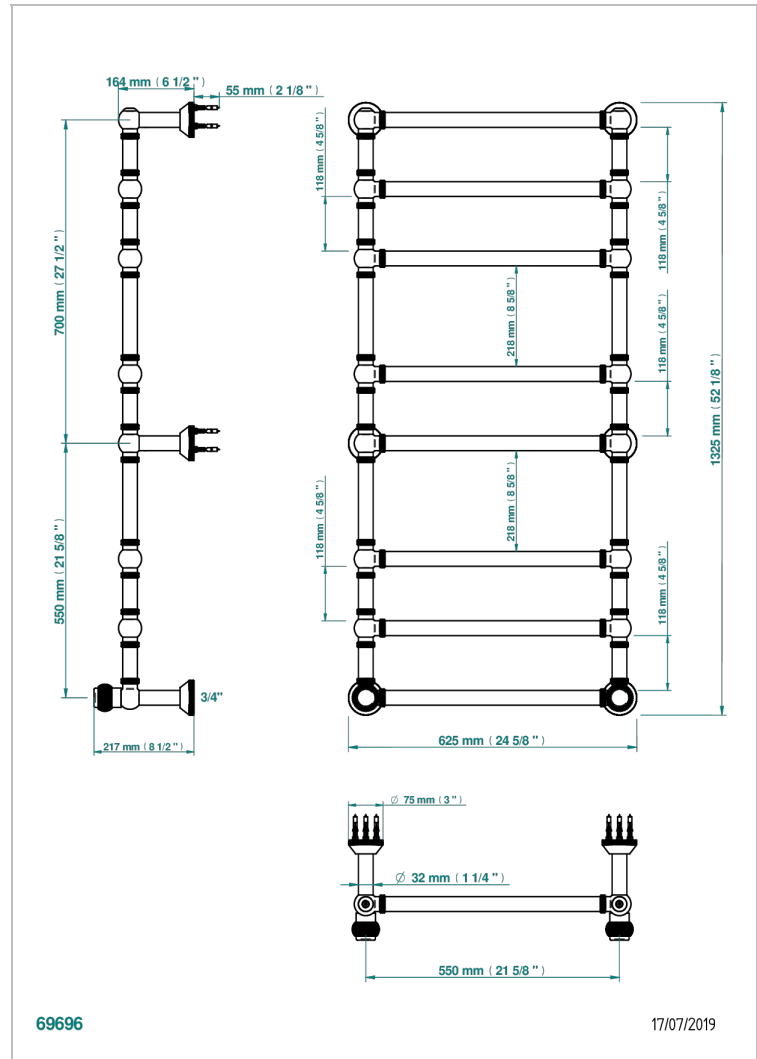

DIPLOMATE ROYALE

U4D-TWK8H2

THG
PARIS

Traditional towel warmer with knurled ring, 8 rails, 623 mm x 1323 mm, hydronic with 2 stylised handles

CHARACTERISTIC

- Solid brass body seamless
- 2 x 1/2" normal head
- Connections F3/4"

TECHNICAL SPECS

- Pression : 0,5 bars < P < 3 bars (recommandée)
- Pressure : 7.25 psi < P < 43.5 psi (advised)
- Température eau maximale conseillée : 60°C
- Maximum water temperature advised: 140°F
- Hauteur minimale au sol (maximum height from the ground) : 60 cm (24")
- Puissance / Power : 171W à Delta T 30