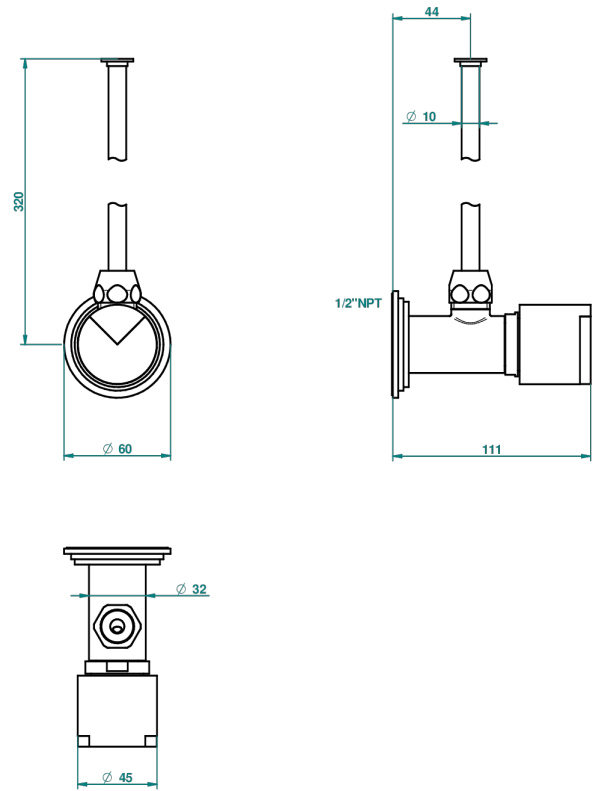

LE 9 HOWLITE

G2H-181/SWC

Angle valve with 3/8 toiletsupply quick adaptator set

THG[®]
PARIS

69688

23/01/2019

CARACTERÍSTICAS

- Le 9 Howlite
- Angle valve with 3/8 toiletsupply quick adaptator set