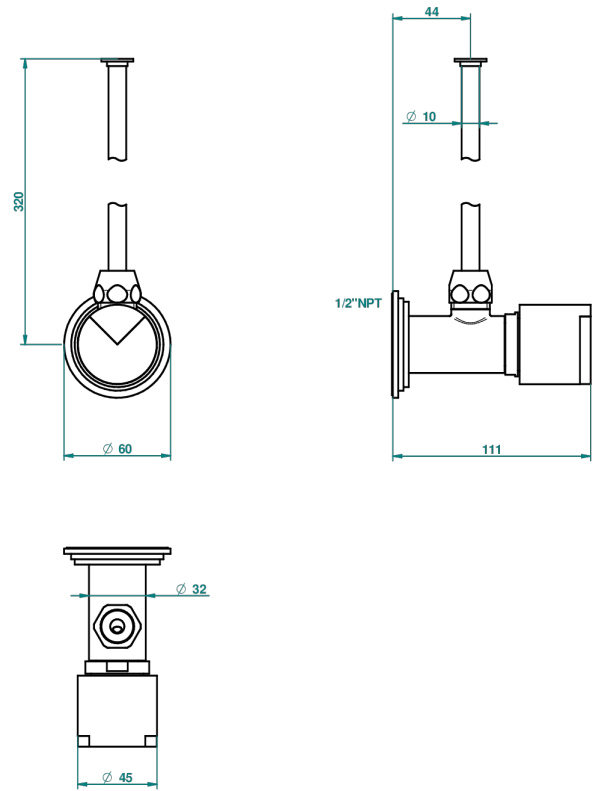

LE 9 HOWLITE

G2H-181/SWC

Angle supply valve with 3/8" adaptor set for toilet

69688

23/01/2019

CHARACTERISTIC

- Le 9 Howlite
- Angle supply valve with 3/8" adaptor set for toilet

AVAILABLE FINITIONS