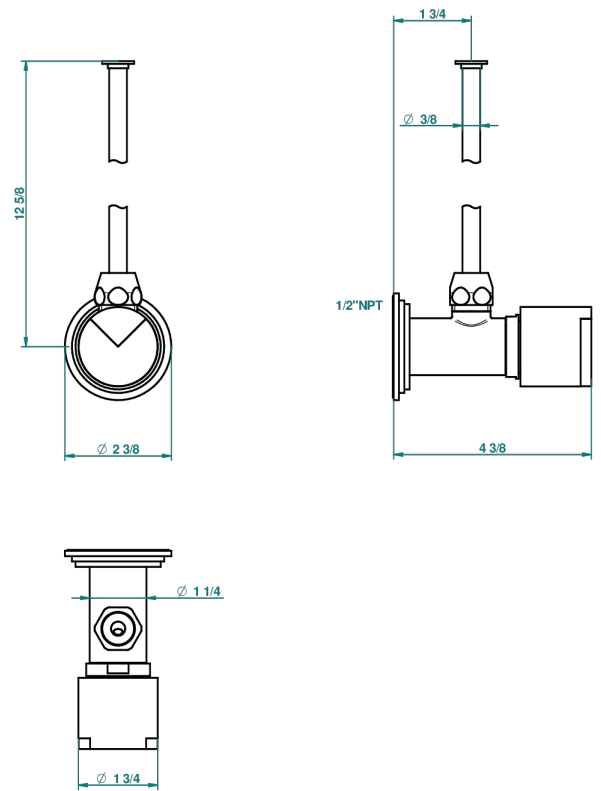

LE 9 HOWLITE

G2H-181/SWC

Angle valve with 3/8 toiletsupply quick adaptator set

THG[®]
PARIS

69688

23/01/2019

CARACTERÍSTICAS

- Le 9 Howlite
- Angle valve with 3/8 toiletsupply quick adaptator set