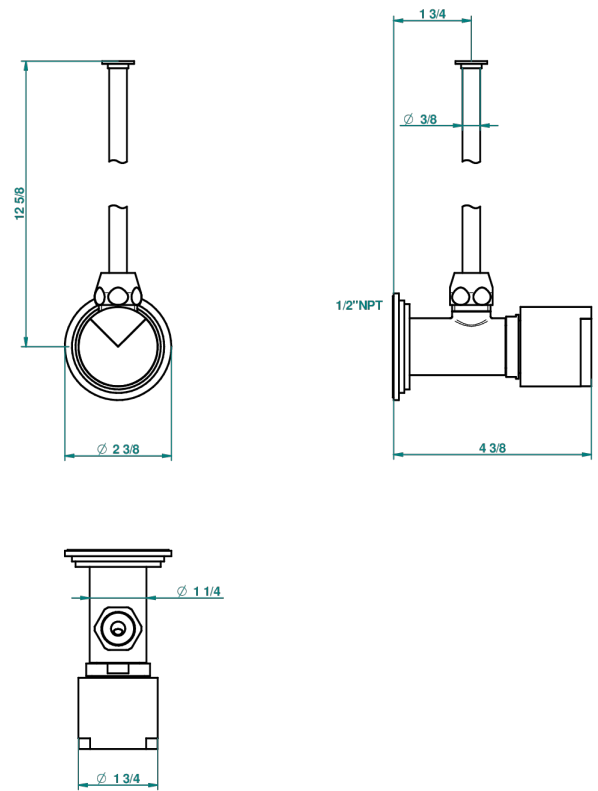

LE 9 HOWLITE

G2H-181/SWC

Angle supply valve with 3/8" adaptor set for toilet

69688

23/01/2019

CHARACTERISTIC

- Le 9 Howlite
- Angle supply valve with 3/8" adaptor set for toilet

AVAILABLE FINITIONS