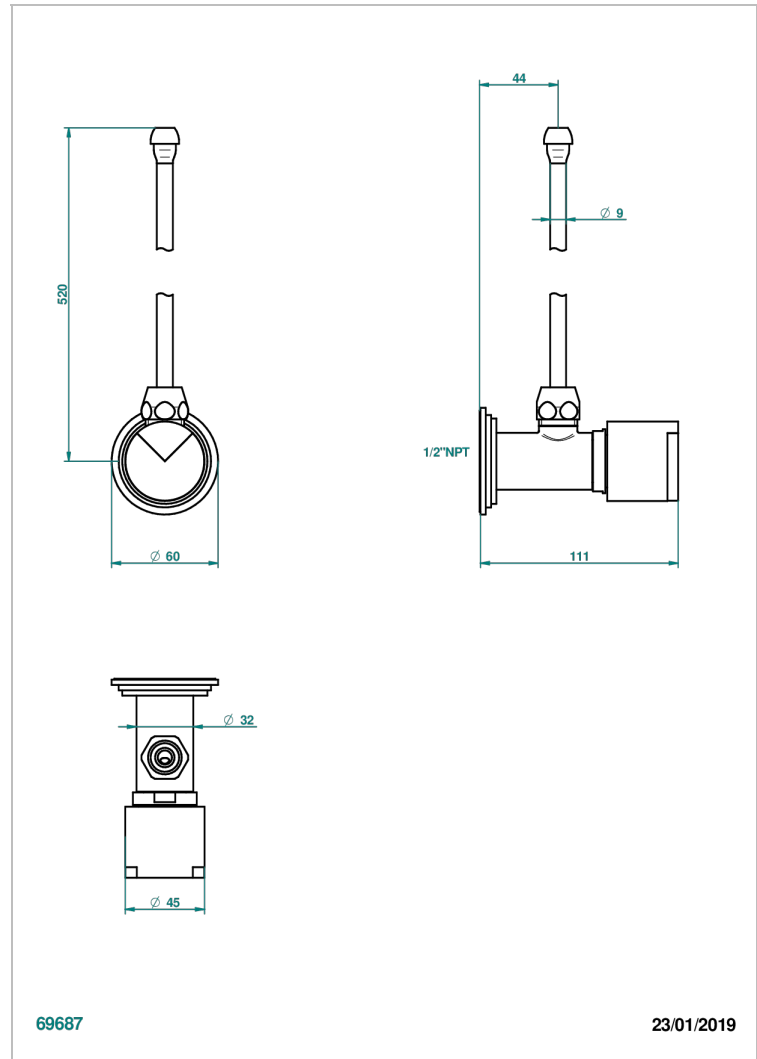

LE 9 HOWLITE

G2H-181/SLA

Angle supply valve with 3/8" adaptor set

CHARACTERISTIC

- Le 9 Howlite
- Angle supply valve with 3/8" adaptor set

AVAILABLE FINITIONS

Black ceram - D30
Blush PVD - H62
Brass color PVD - H49
Brown bronze color PVD - F33
Chrome polished - A02
Chrome polished / gold polished - G02