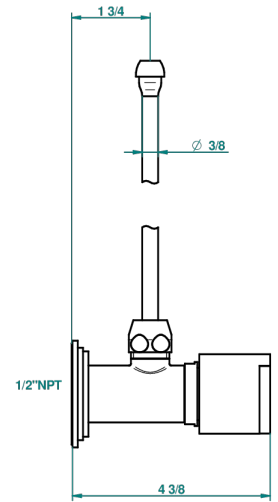

# LE 9 HOWLITE

G2H-181/SLA

Angle supply valve with 3/8" adaptor set

69687

23/01/2019

## CHARACTERISTIC

- Le 9 Howlite
- Angle supply valve with 3/8" adaptor set