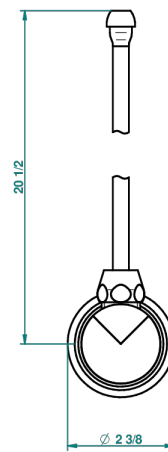

# LE 9 HOWLITE

G2H-181/SLA

Angle supply valve with 3/8" adaptor set

69687

23/01/2019

## CHARACTERISTIC

- Le 9 Howlite
- Angle supply valve with 3/8" adaptor set