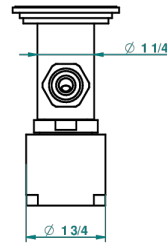

# LE 9 HOWLITE

G2H-181/SLA

Angle supply valve with 3/8" adaptor set

69687

23/01/2019

## CHARACTERISTIC

- Le 9 Howlite
- Angle supply valve with 3/8" adaptor set