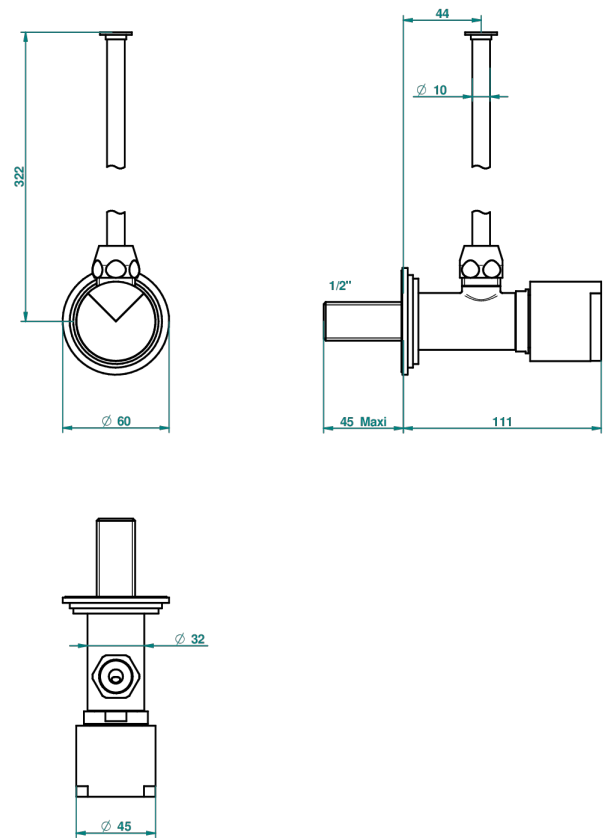

# LE 9 HOWLITE

G2H-181/S

1/2" stylised adjustable stop cock with 30 cm tube

69673

22/01/2019

## CHARACTERISTIC

- Le 9 Howlite
- 1/2" stylised adjustable stop cock with 30 cm tube