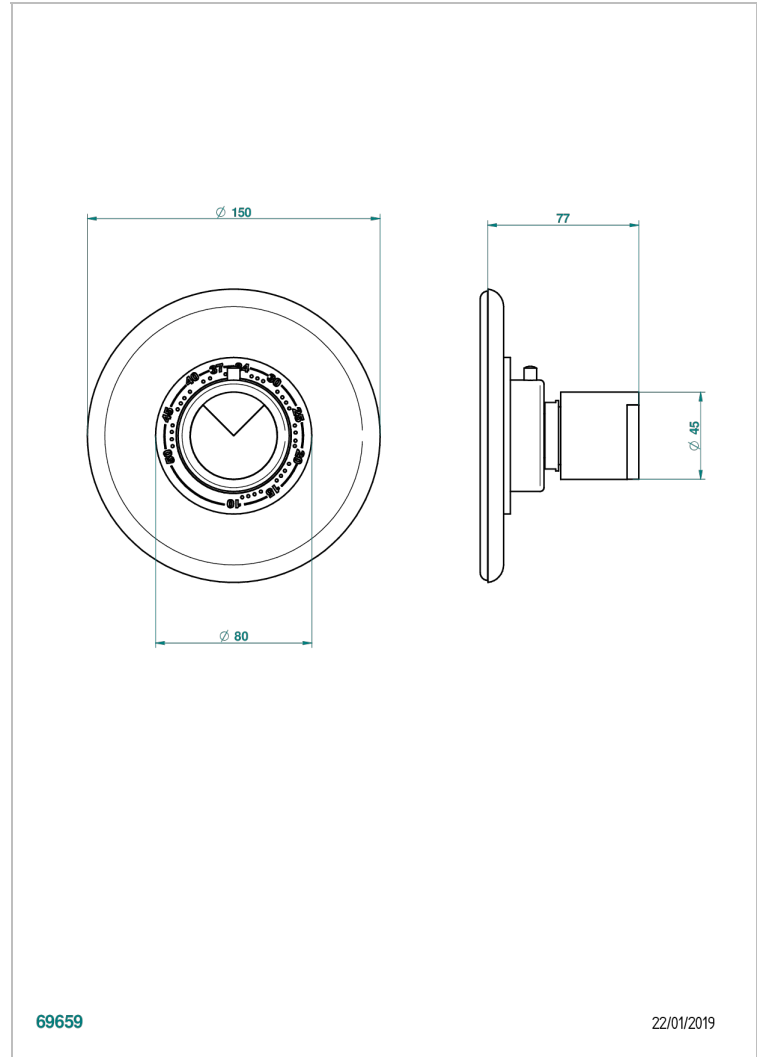

LE 9 HOWLITE

G2H-15EN16EM

Trim plate and handle for eurotherm valve 8200/us & 8300/us

CHARACTERISTIC

- Le 9 Howlite
- Trim plate and handle for eurotherm valve 8200/us & 8300/us

AVAILABLE FINITIONS

Black ceram - D30
Blush PVD - H62
Brass color PVD - H49
Brown bronze color PVD - F33
Chrome polished - A02
Chrome polished / gold polished - G02