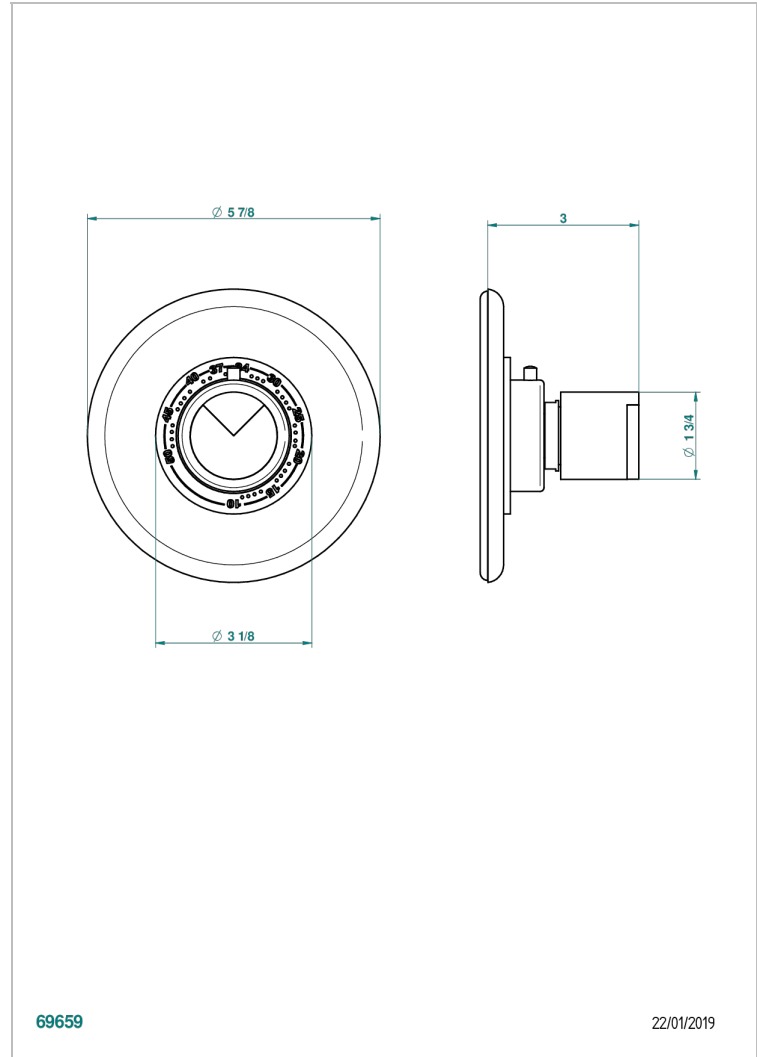

LE 9 HOWLITE

G2H-15EN16EM

Trim plate and handle for eurotherm valve 8200/us & 8300/us

69659

22/01/2019

CHARACTERISTIC

- Le 9 Howlite
- Trim plate and handle for eurotherm valve 8200/us & 8300/us

AVAILABLE FINITIONS