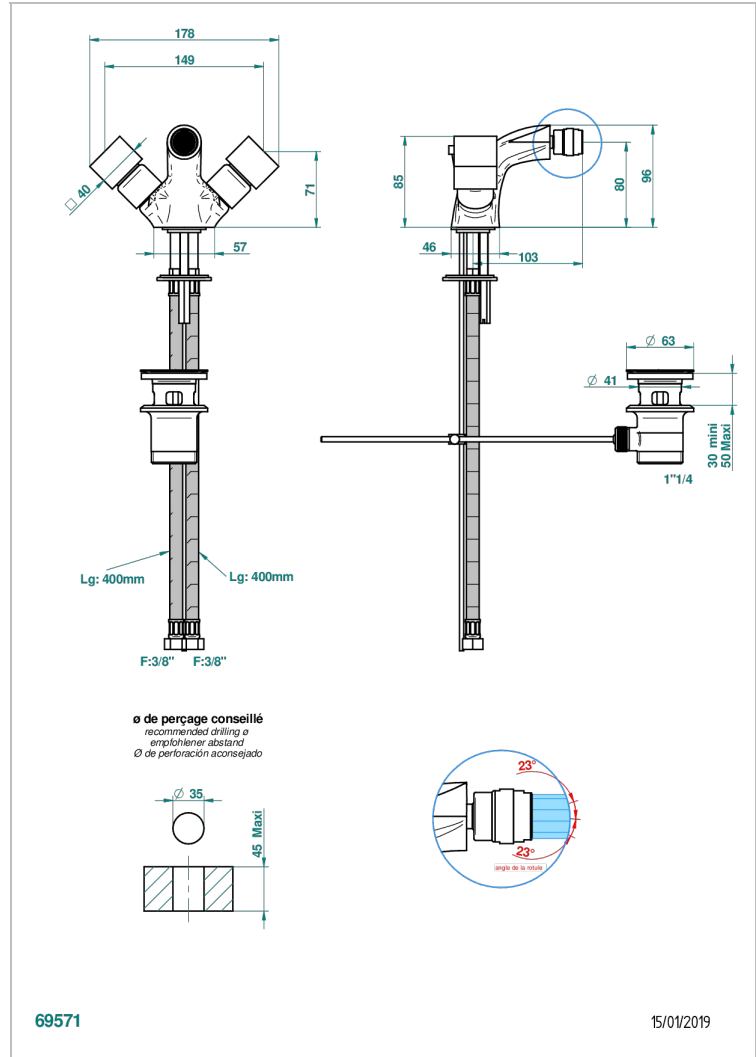

MONTAIGNE LEONARDO GREY MARBLE WITH LEVER HANDLES

G3U-3202

1-hole bidet mixer with swivel jet handshower with waste

CHARACTERISTIC

- ACS : 17ACCLY613
- NF : NF EN 200 - IA - Chrome

STANDARDS

AVAILABLE FINITIONS