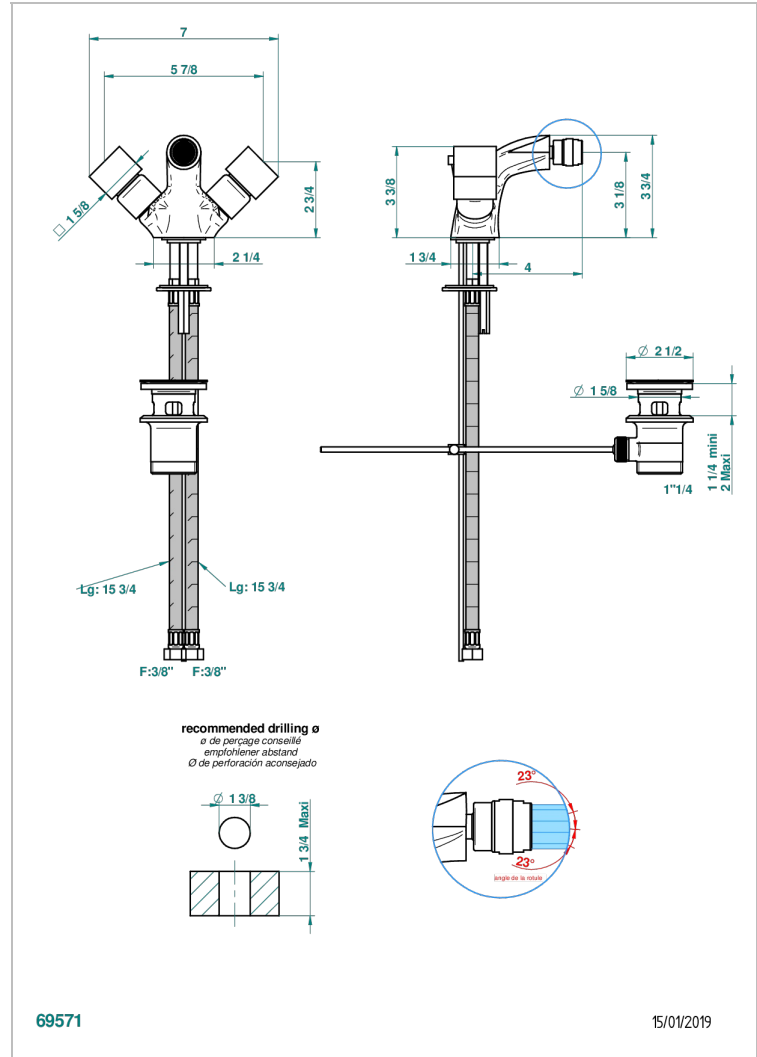

MONTAIGNE LEONARDO GREY MARBLE WITH LEVER HANDLES

G3U-3202

1-hole bidet mixer with swivel jet handshower with waste

CHARACTERISTIC

- ACS : 17ACCLY613
- NF : NF EN 200 - IA - Chrome

STANDARDS

AVAILABLE FINITIONS