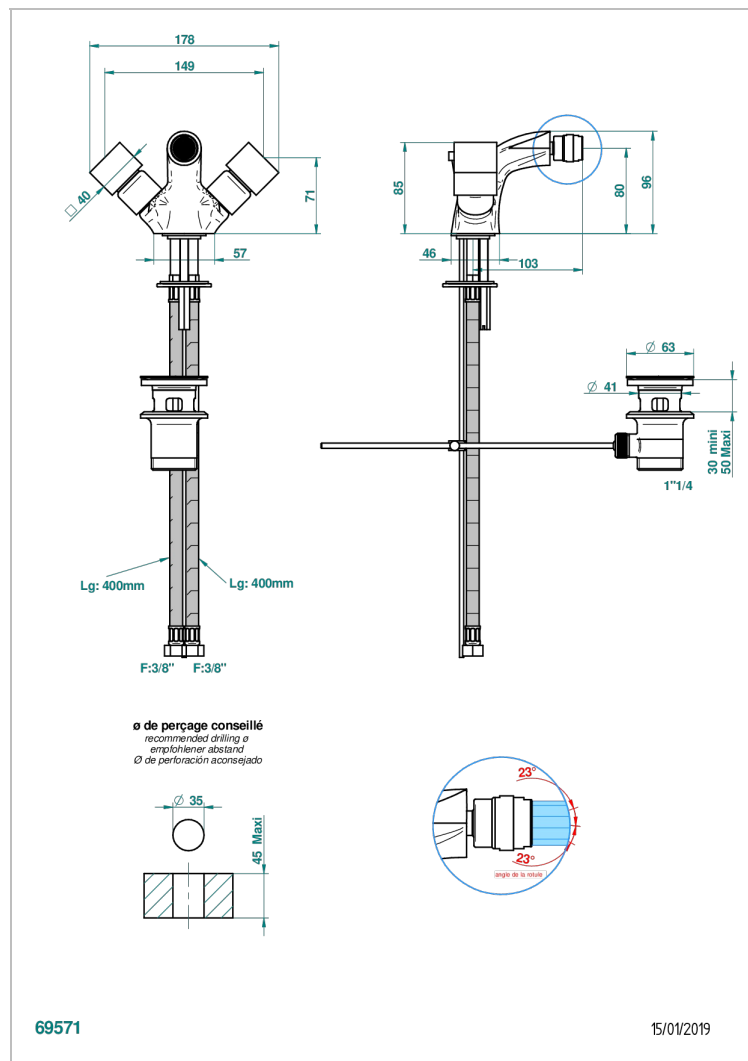

MONTAIGNE LEONARDO GREY MARBLE

G3T-3202

1-hole bidet mixer with swivel jet handshower with waste

CHARACTERISTIC

- ACS : 17ACCLY613
- NF : NF EN 200 - IA - Chrome

STANDARDS

AVAILABLE FINITIONS

Antique nickel - H28
Black ceram - D30
Blush PVD - H62
Brass color PVD - H49
Brown bronze color PVD - F33
Gold color PVD - H52