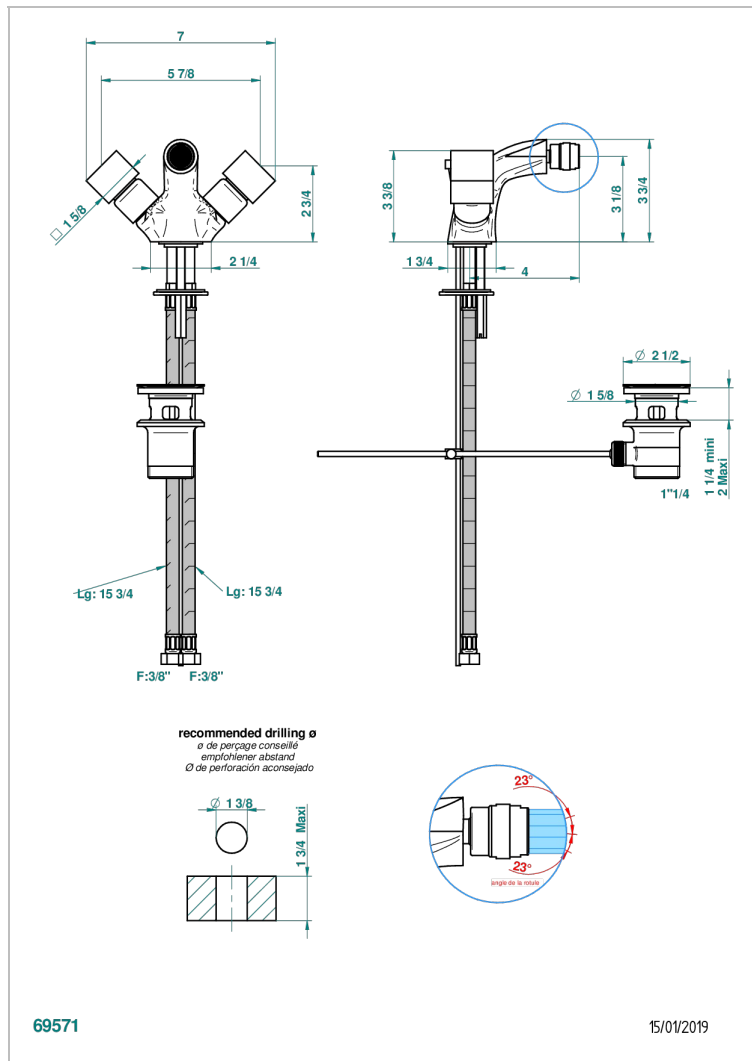

# MONTAIGNE LEONARDO GREY MARBLE

G3T-3202

1-hole bidet mixer with swivel jet handshower with waste

## CHARACTERISTIC

- ACS : 17ACCLY613
- NF : NF EN 200 - IA - Chrome