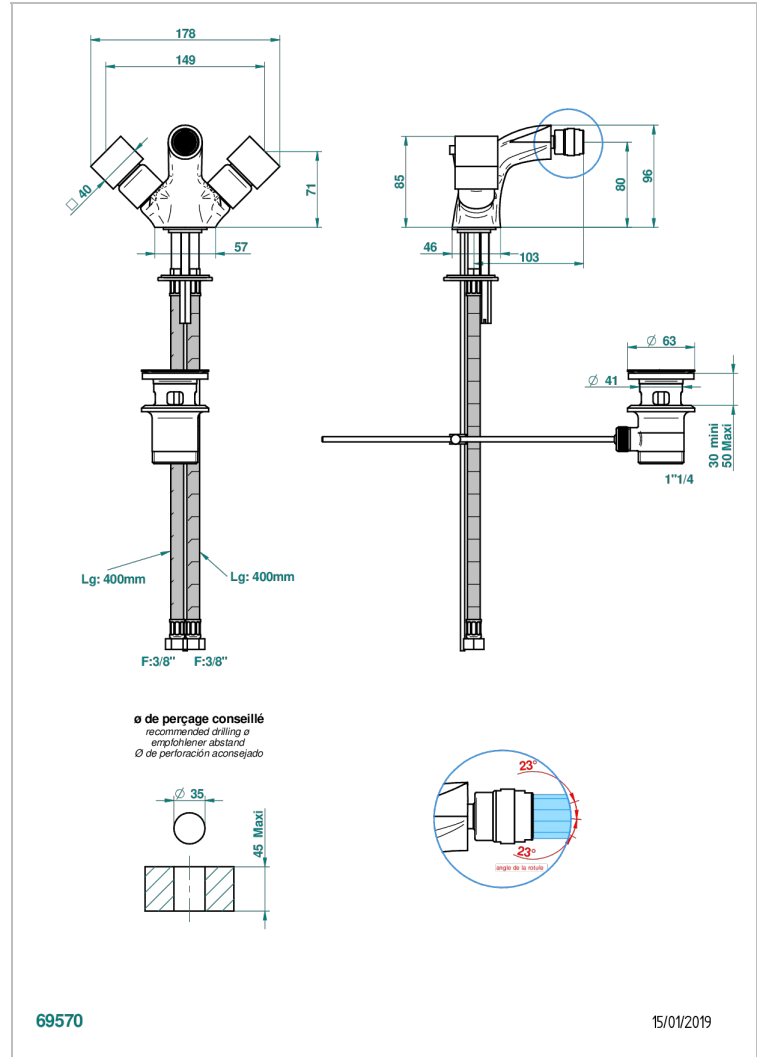

MONTAIGNE VENUS WHITE MARBLE WITH LEVER HANDLES

G3W-3202

1-hole bidet mixer with swivel jet handshower with waste

CHARACTERISTIC

- ACS : 17ACCLY613
- NF : NF EN 200 - IA - Chrome

STANDARDS

AVAILABLE FINITIONS