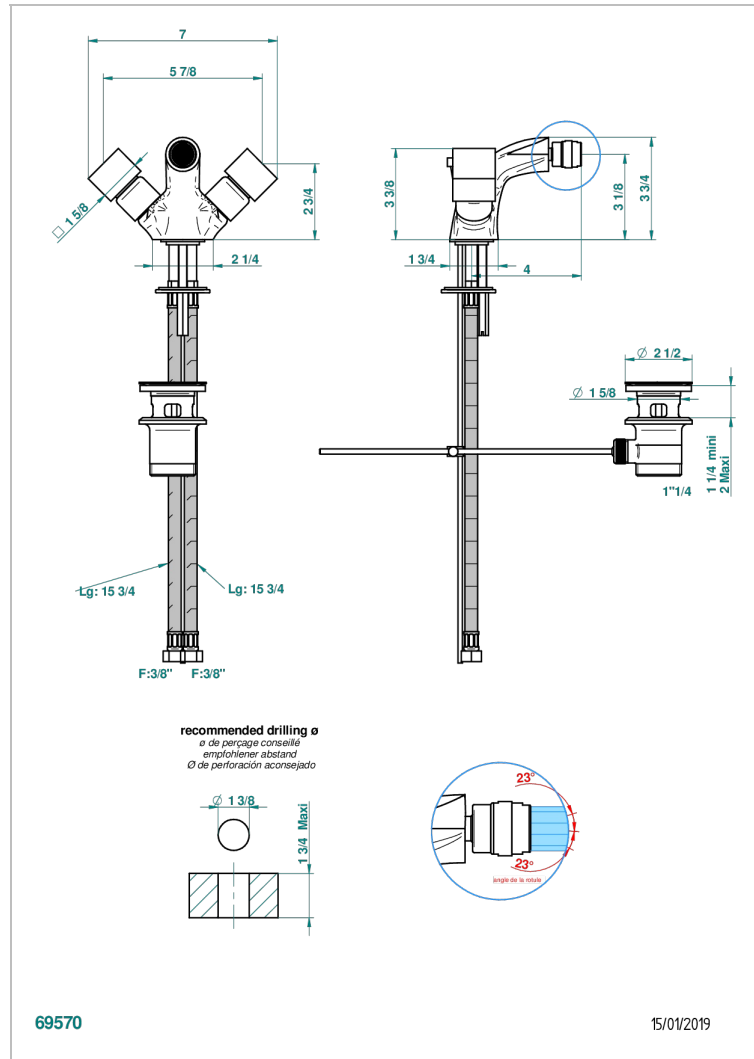

# MONTAIGNE VENUS WHITE MARBLE WITH LEVER HANDLES

G3W-3202

1-hole bidet mixer with swivel jet handshower with waste

## CHARACTERISTIC

- ACS : 17ACCLY613
- NF : NF EN 200 - IA - Chrome