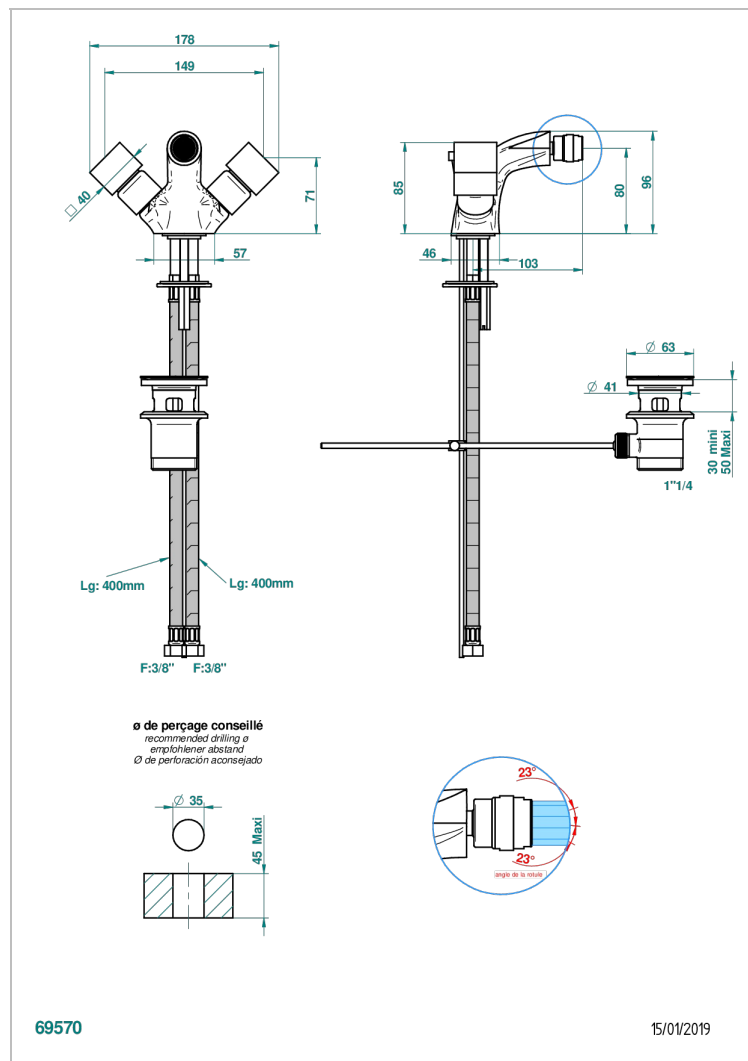

MONTAIGNE VENUS WHITE MARBLE

G3V-3202

1-hole bidet mixer with swivel jet handshower with waste

CHARACTERISTIC

- ACS : 17ACCLY613
- NF : NF EN 200 - IA - Chrome

STANDARDS

AVAILABLE FINITIONS

Antique nickel - H28
Black ceram - D30
Blush PVD - H62
Brass color PVD - H49
Brown bronze color PVD - F33
Gold color PVD - H52