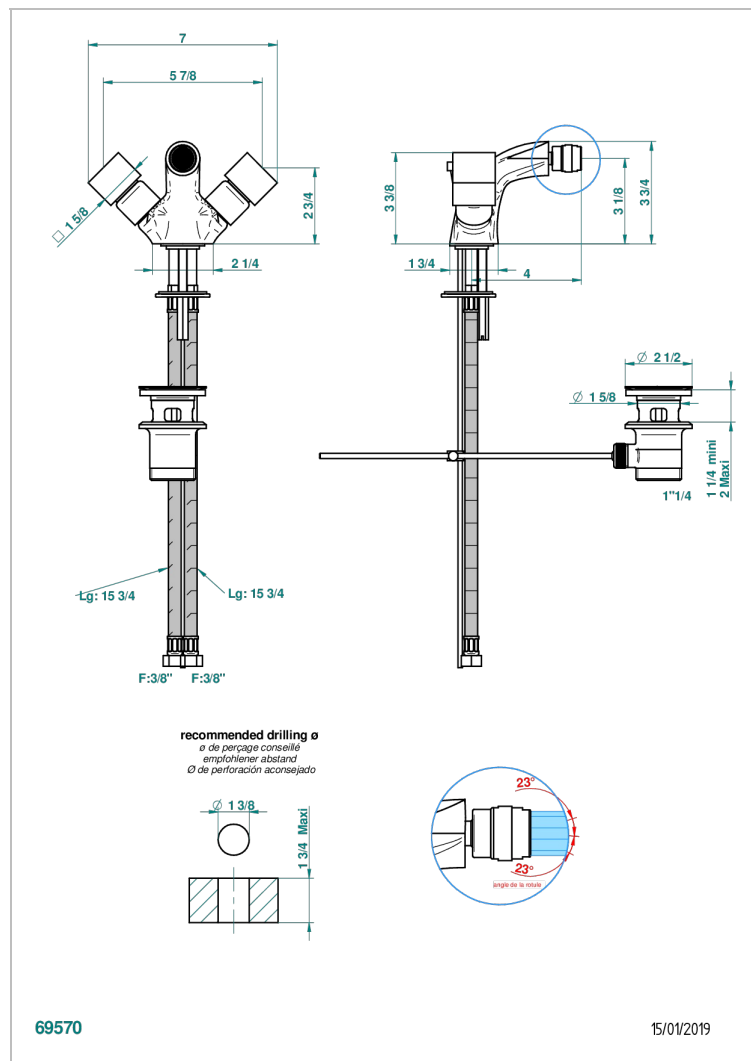

MONTAIGNE VENUS WHITE MARBLE

G3V-3202

1-hole bidet mixer with swivel jet handshower with waste

CHARACTERISTIC

- ACS : 17ACCLY613
- NF : NF EN 200 - IA - Chrome

STANDARDS

AVAILABLE FINITIONS

Antique nickel - H28
Black ceram - D30
Blush PVD - H62
Brass color PVD - H49
Brown bronze color PVD - F33
Gold color PVD - H52