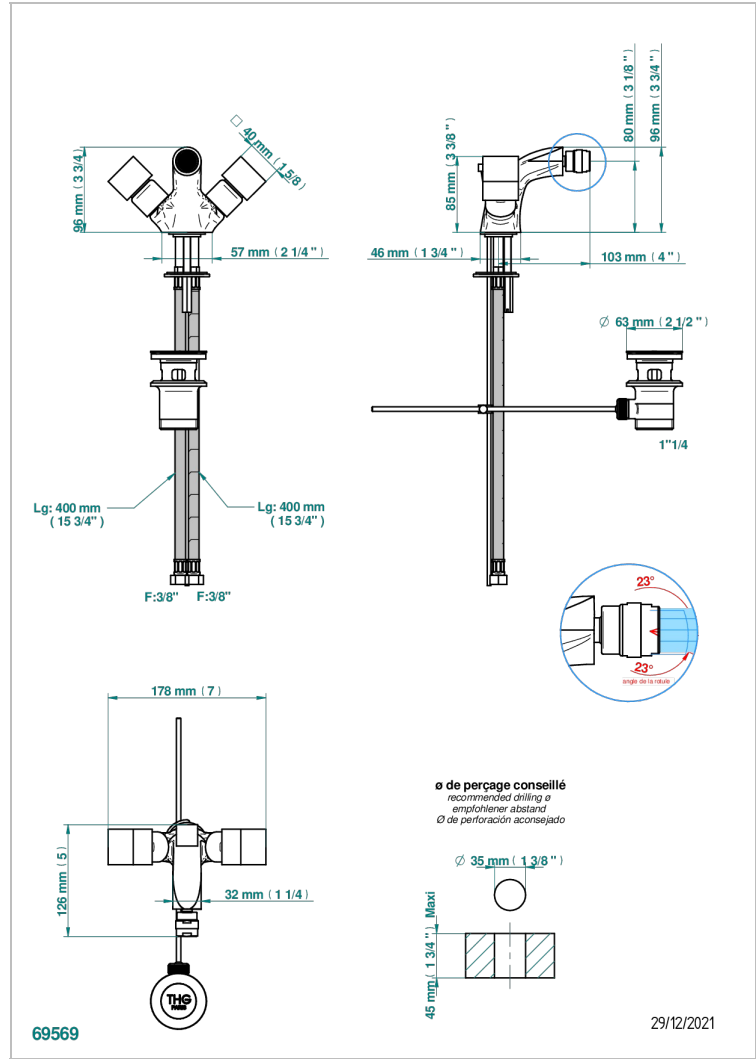

MONTAIGNE GRAND ANTIQUE MARBLE WITH LEVER

G3S-3202

1-hole bidet mixer with swivel jet handshower with waste

CHARACTERISTIC

- ACS : 17ACCLY613
- NF : NF EN 200 - IA - Chrome

STANDARDS

AVAILABLE FINITIONS

Antique nickel - H28
Black ceram - D30
Blush PVD - H62
Brass color PVD - H49
Brown bronze color PVD - F33
Gold color PVD - H52