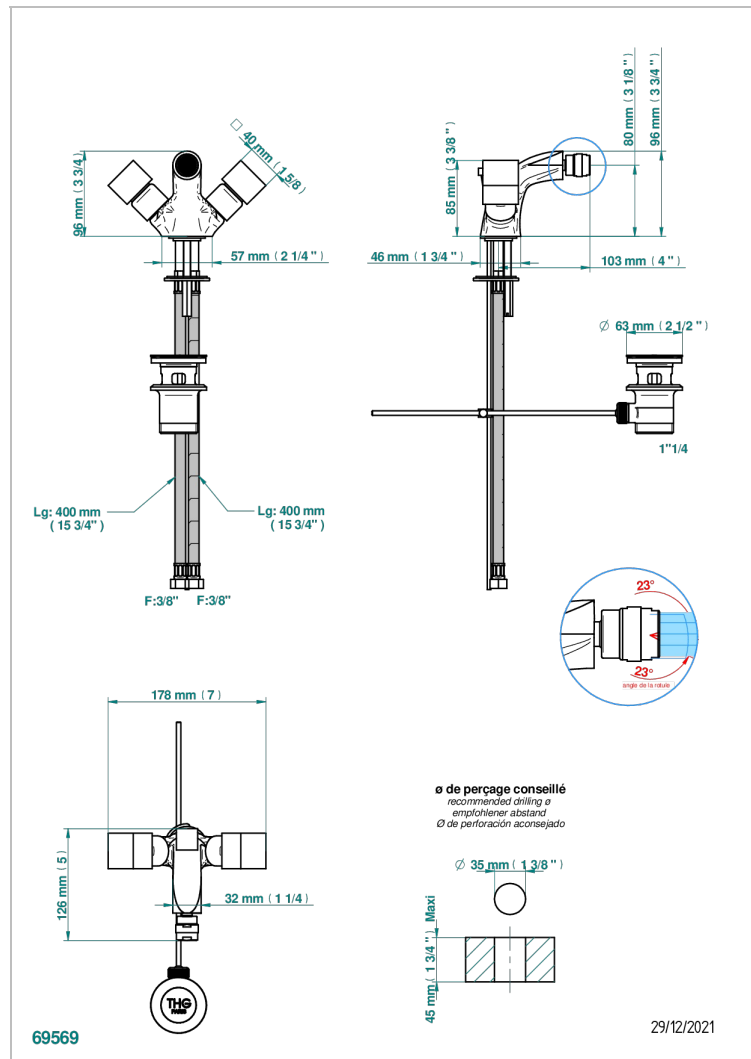

MONTAIGNE GRAND ANTIQUE MARBLE

G3R-3202

1-hole bidet mixer with swivel jet handshower with waste

CHARACTERISTIC

- ACS : 17ACCLY613
- NF : NF EN 200 - IA - Chrome

STANDARDS

AVAILABLE FINITIONS

Antique nickel - H28
Black ceram - D30
Blush PVD - H62
Brass color PVD - H49
Brown bronze color PVD - F33
Gold color PVD - H52