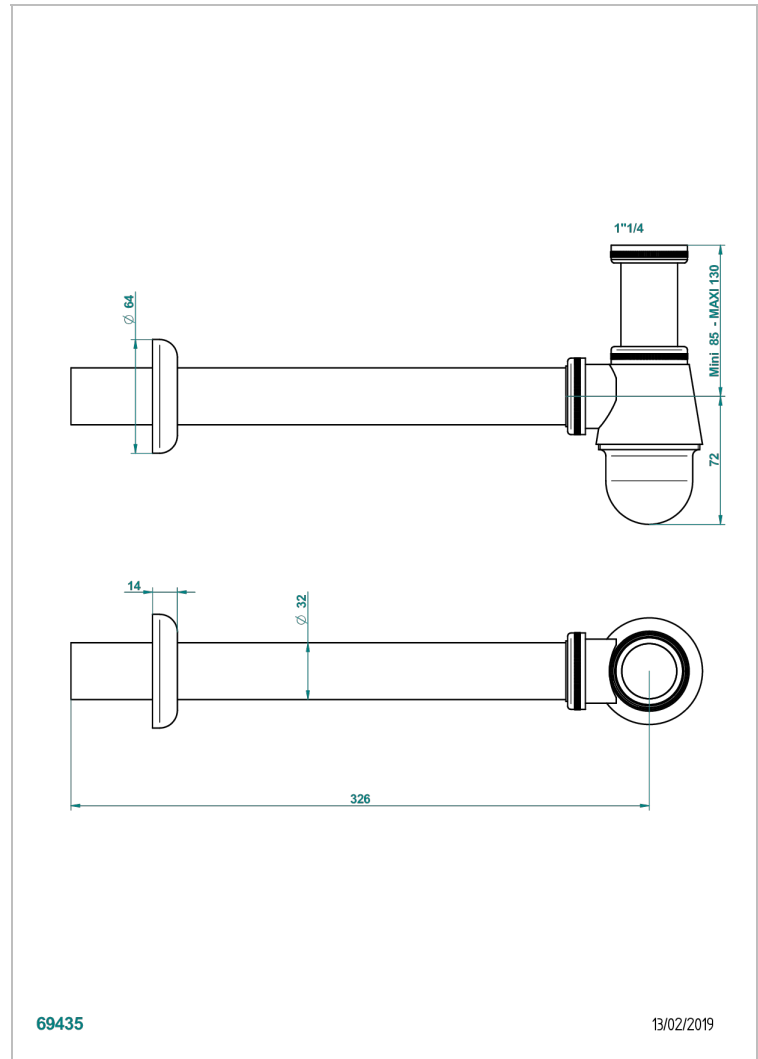

MALMAISON METAL

U93-308T

Adjustable bottle trap, mini 45 mm - maxi 90 mm with 300 mm overflow pipe

THG[®]
PARIS

CHARACTERISTIC

- Malmaison Metal
- Adjustable bottle trap, mini 45 mm - maxi 90 mm with 300 mm overflow pipe

AVAILABLE FINITIONS

Antique nickel - H28
Black ceram - D30
Lacquered light bronze - D01
Matt chrome - C02
Matt gold - F07
Matt nickel (color finish) - C01

Polished chrome (color finish) - A02
Polished chrome / Polished gold (color finish) - G02
Polished gold (color finish) - F01
Polished nickel - B01
Soft gold - F30
Soft matt gold - F31

Varnished matt antique red copper (color finish) - H07