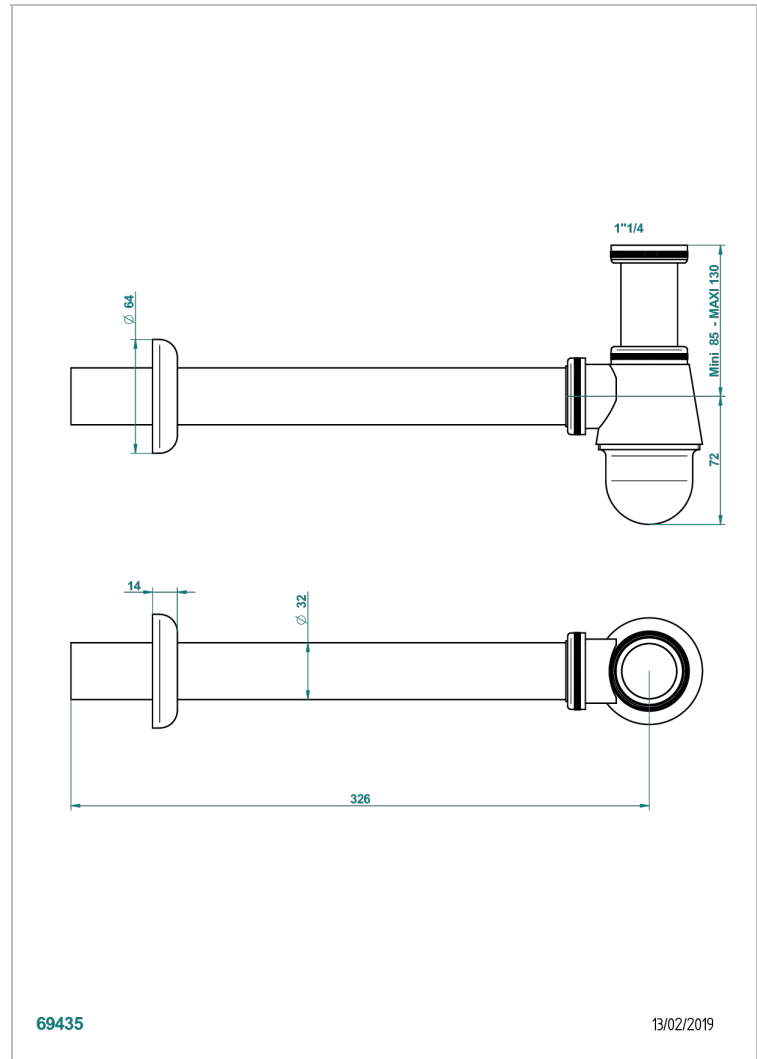

# MALMAISON METAL

U93-308T

Adjustable bottle trap, mini 45 mm - maxi 90 mm with 300 mm overflow pipe

THG<sup>®</sup>  
PARIS

## CHARACTERISTIC

- Malmaison Metal
- Adjustable bottle trap, mini 45 mm - maxi 90 mm with 300 mm overflow pipe

## AVAILABLE FINITIONS

Antique nickel - H28  
Black ceram - D30  
Lacquered light bronze - D01  
Matt chrome - C02  
Matt gold - F07  
Matt nickel (color finish) - C01

Polished chrome (color finish) - A02  
Polished chrome / Polished gold (color finish) - G02  
Polished gold (color finish) - F01  
Polished nickel - B01  
Soft gold - F30  
Soft matt gold - F31

Varnished matt antique red copper (color finish) - H07