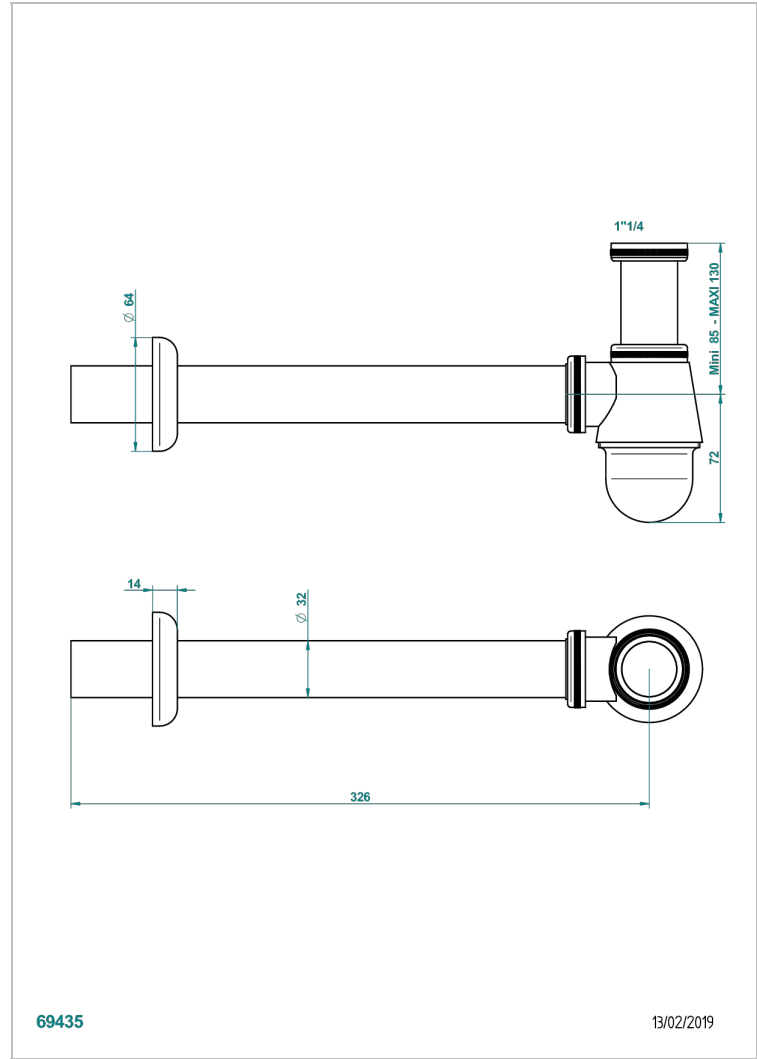

# NIHAL GREEN PORCELAIN

U2R-308T

Adjustable bottle trap, mini 45 mm - maxi 90 mm with 300 mm overflow pipe

THG<sup>®</sup>  
PARIS

69435

13/02/2019

## CHARACTERISTIC

- Nihal Green porcelain
- Adjustable bottle trap, mini 45 mm - maxi 90 mm with 300 mm overflow pipe

## AVAILABLE FINITIONS

Antique nickel - H28  
Black ceram - D30  
Blush PVD - H62  
Brass color PVD - H49  
Brown bronze color PVD - F33  
Gold color PVD - H52

Graphite PVD - H64  
Lacquered light bronze - D01  
Matt Umber PVD - H67  
Matt blush PVD - H60  
Matt brass color PVD - H50  
Matt brown bronze color PVD - F34