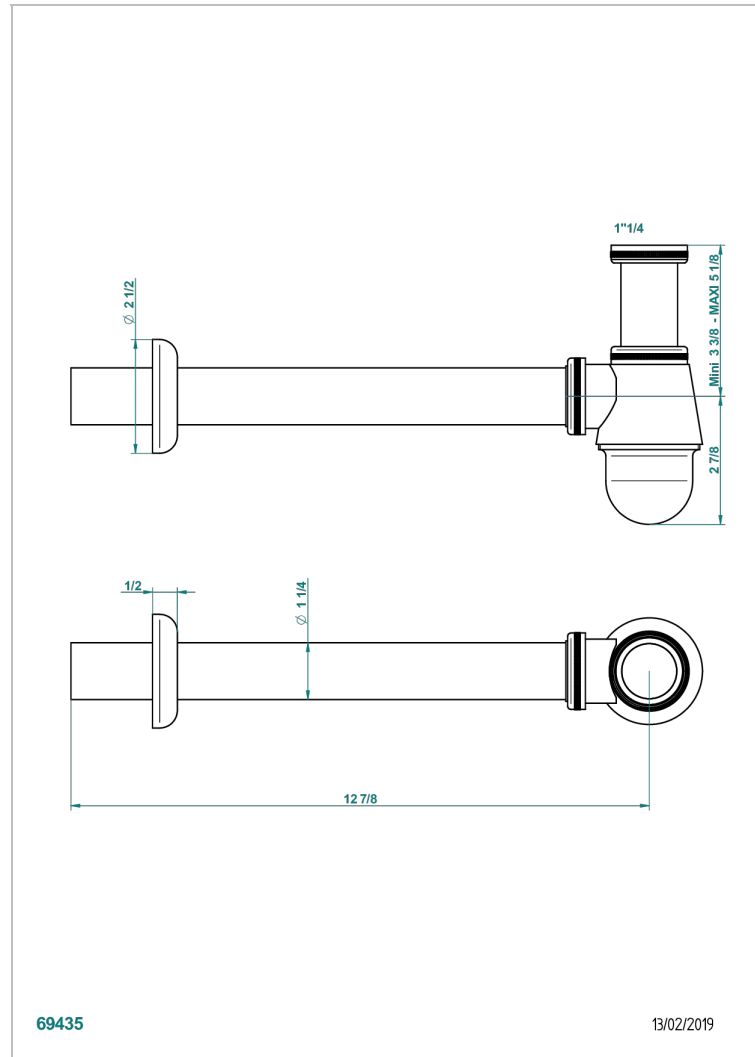

NIHAL GREEN PORCELAIN

U2R-308T

Adjustable bottle trap, mini 45 mm - maxi 90 mm with 300 mm overflow pipe

THG[®]
PARIS

CHARACTERISTIC

- Nihal Green porcelain
- Adjustable bottle trap, mini 45 mm - maxi 90 mm with 300 mm overflow pipe

AVAILABLE FINITIONS

Antique nickel - H28
Black ceram - D30
Blush PVD - H62
Brass color PVD - H49
Brown bronze color PVD - F33
Gold color PVD - H52

Graphite PVD - H64
Lacquered light bronze - D01
Matt Umber PVD - H67
Matt blush PVD - H60
Matt brass color PVD - H50
Matt brown bronze color PVD - F34