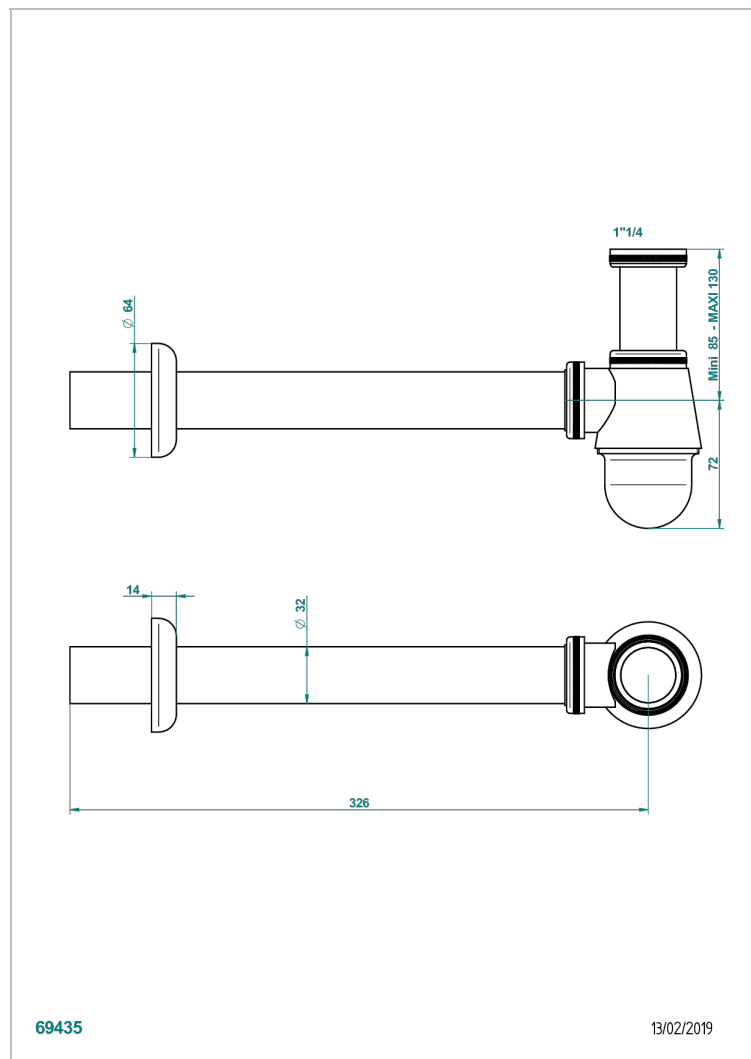

NIHAL GREEN PORCELAIN

U2R-308T

Adjustable bottle trap, mini 45 mm - maxi 90 mm with 300 mm overflow pipe

THG[®]
PARIS

69435

13/02/2019

ХАРАКТЕРИСТИКИ

- Nihal Green porcelain
- Adjustable bottle trap, mini 45 mm - maxi 90 mm with 300 mm overflow pipe