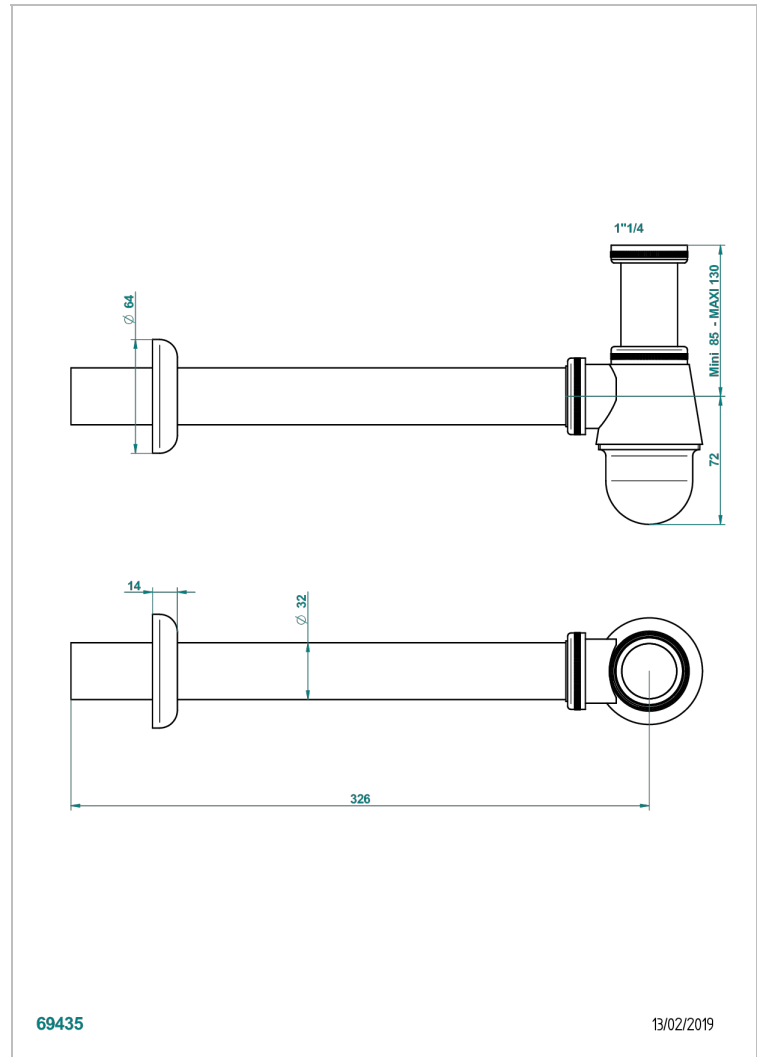

NIHAL GREEN PORCELAIN

U2R-308T

Adjustable bottle trap, mini 45 mm - maxi 90 mm with 300 mm overflow pipe

THG[®]
PARIS

69435

13/02/2019

CHARACTERISTIC

- Nihal Green porcelain
- Adjustable bottle trap, mini 45 mm - maxi 90 mm with 300 mm overflow pipe

AVAILABLE FINITIONS

Antique nickel - H28
Black ceram - D30
Blush PVD - H62
Brass color PVD - H49
Brown bronze color PVD - F33
Gold color PVD - H52

Graphite PVD - H64
Lacquered light bronze - D01
Matt Umber PVD - H67
Matt blush PVD - H60
Matt brass color PVD - H50
Matt brown bronze color PVD - F34