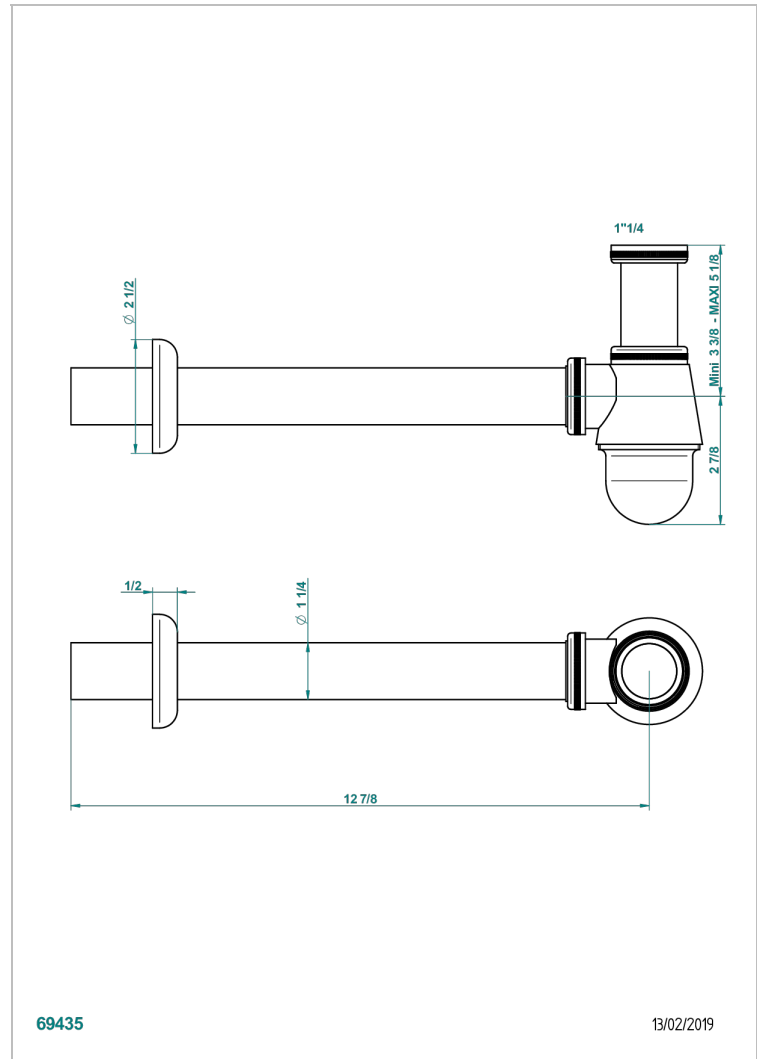

NIHAL GREEN PORCELAIN

U2R-308T

Adjustable bottle trap, mini 45 mm - maxi 90 mm with 300 mm overflow pipe

THG[®]
PARIS

CHARACTERISTIC

- Nihal Green porcelain
- Adjustable bottle trap, mini 45 mm - maxi 90 mm with 300 mm overflow pipe

AVAILABLE FINITIONS

Antique nickel - H28
Black ceram - D30
Blush PVD - H62
Brass color PVD - H49
Brown bronze color PVD - F33
Gold color PVD - H52

Graphite PVD - H64
Lacquered light bronze - D01
Matt Umber PVD - H67
Matt blush PVD - H60
Matt brass color PVD - H50
Matt brown bronze color PVD - F34