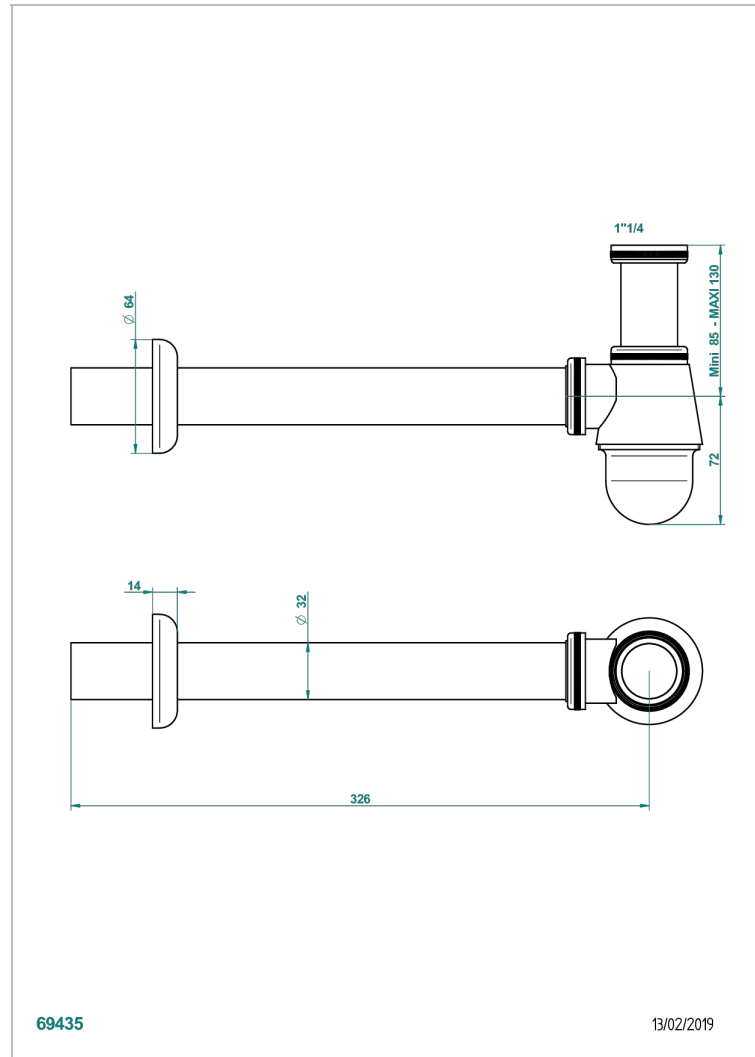

NIHAL BLACK PORCELAIN

U2P-308T

Adjustable bottle trap, mini 45 mm - maxi 90 mm with 300 mm overflow pipe

THG[®]
PARIS

69435

13/02/2019

CHARACTERISTIC

- Nihal Black porcelain
- Adjustable bottle trap, mini 45 mm - maxi 90 mm with 300 mm overflow pipe

AVAILABLE FINITIONS

Antique nickel - H28
Black ceram - D30
Blush PVD - H62
Brass color PVD - H49
Brown bronze color PVD - F33
Gold color PVD - H52

Graphite PVD - H64
Lacquered light bronze - D01
Matt Umber PVD - H67
Matt blush PVD - H60
Matt brass color PVD - H50
Matt brown bronze color PVD - F34