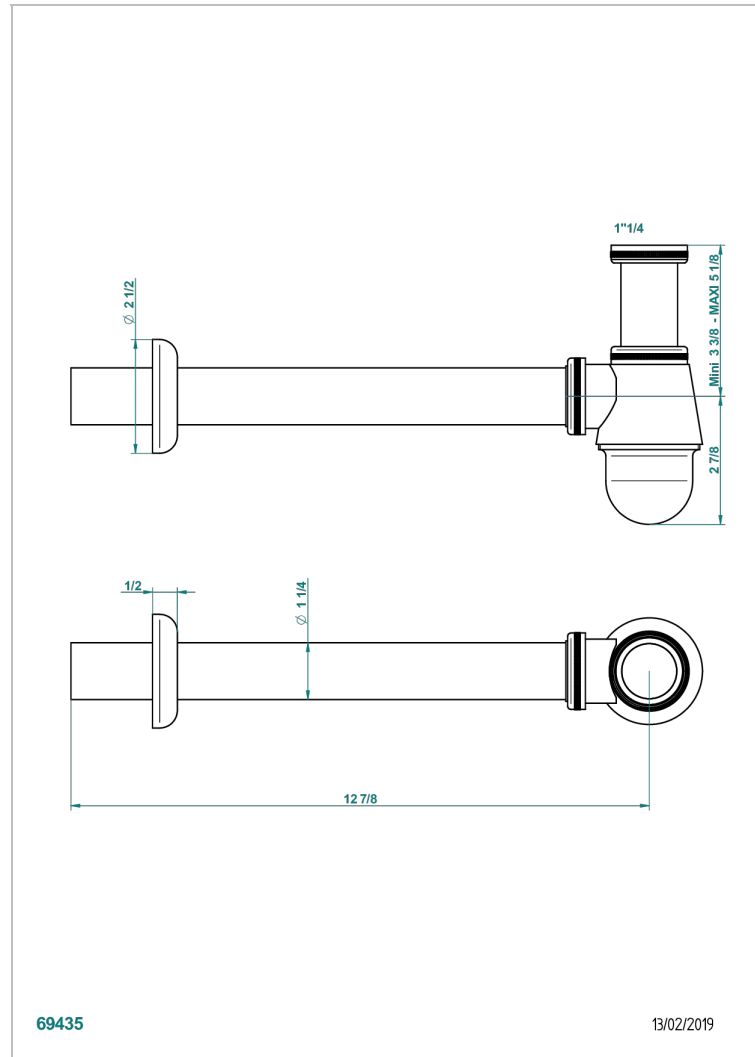

NIHAL BLACK PORCELAIN

U2P-308T

Adjustable bottle trap, mini 45 mm - maxi 90 mm with 300 mm overflow pipe

THG[®]
PARIS

CHARACTERISTIC

- Nihal Black porcelain
- Adjustable bottle trap, mini 45 mm - maxi 90 mm with 300 mm overflow pipe

AVAILABLE FINITIONS

Antique nickel - H28
Black ceram - D30
Blush PVD - H62
Brass color PVD - H49
Brown bronze color PVD - F33
Gold color PVD - H52

Graphite PVD - H64
Lacquered light bronze - D01
Matt Umber PVD - H67
Matt blush PVD - H60
Matt brass color PVD - H50
Matt brown bronze color PVD - F34