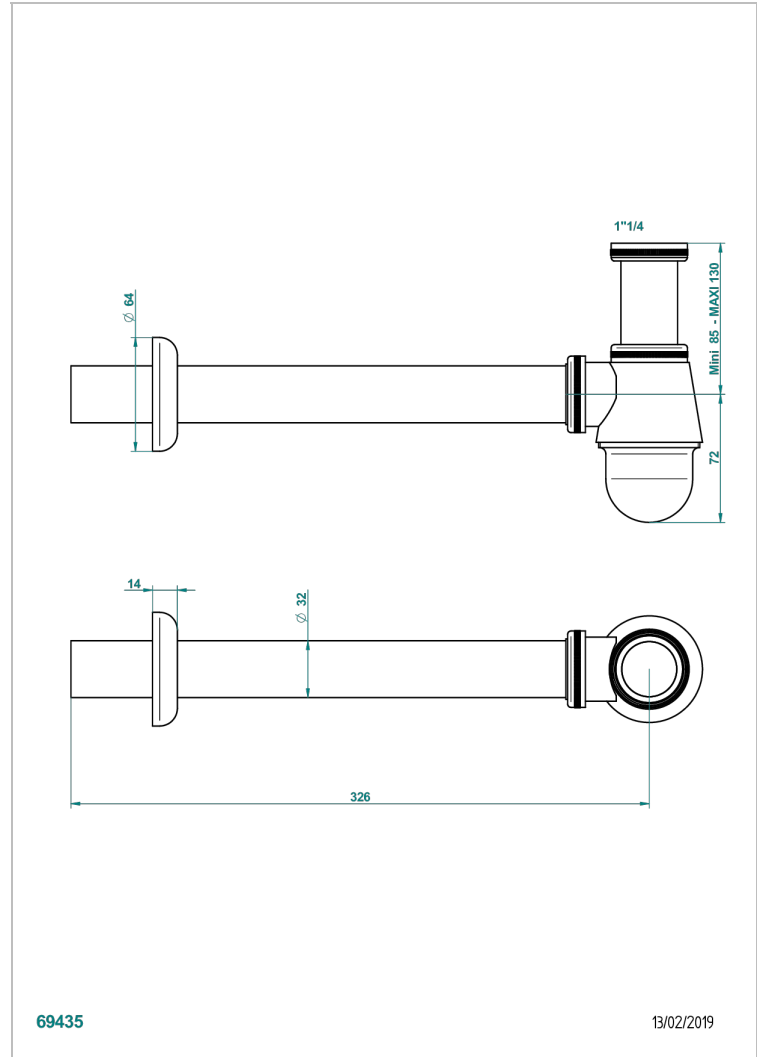

NIHAL BLACK PORCELAIN

U2P-308T

Adjustable bottle trap, mini 45 mm - maxi 90 mm with 300 mm overflow pipe

CHARACTERISTIC

- Nihal Black porcelain
- Adjustable bottle trap, mini 45 mm - maxi 90 mm with 300 mm overflow pipe

AVAILABLE FINITIONS

Antique nickel - H28
Black ceram - D30
Blush PVD - H62
Brass color PVD - H49
Brown bronze color PVD - F33
Gold color PVD - H52

Graphite PVD - H64
Lacquered light bronze - D01
Matt Umber PVD - H67
Matt blush PVD - H60
Matt brass color PVD - H50
Matt brown bronze color PVD - F34