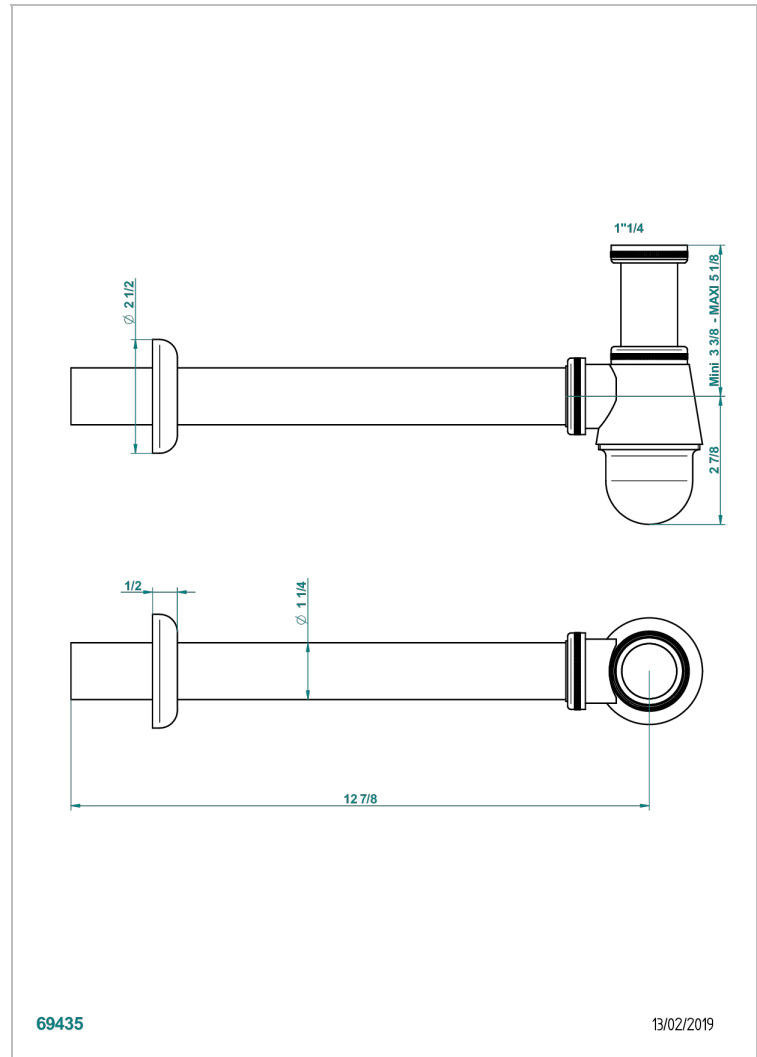

NIHAL BLACK PORCELAIN

U2P-308T

Adjustable bottle trap, mini 45 mm - maxi 90 mm with 300 mm overflow pipe

THG[®]
PARIS

CHARACTERISTIC

- Nihal Black porcelain
- Adjustable bottle trap, mini 45 mm - maxi 90 mm with 300 mm overflow pipe

AVAILABLE FINITIONS

Antique nickel - H28
Black ceram - D30
Blush PVD - H62
Brass color PVD - H49
Brown bronze color PVD - F33
Gold color PVD - H52

Graphite PVD - H64
Lacquered light bronze - D01
Matt Umber PVD - H67
Matt blush PVD - H60
Matt brass color PVD - H50
Matt brown bronze color PVD - F34