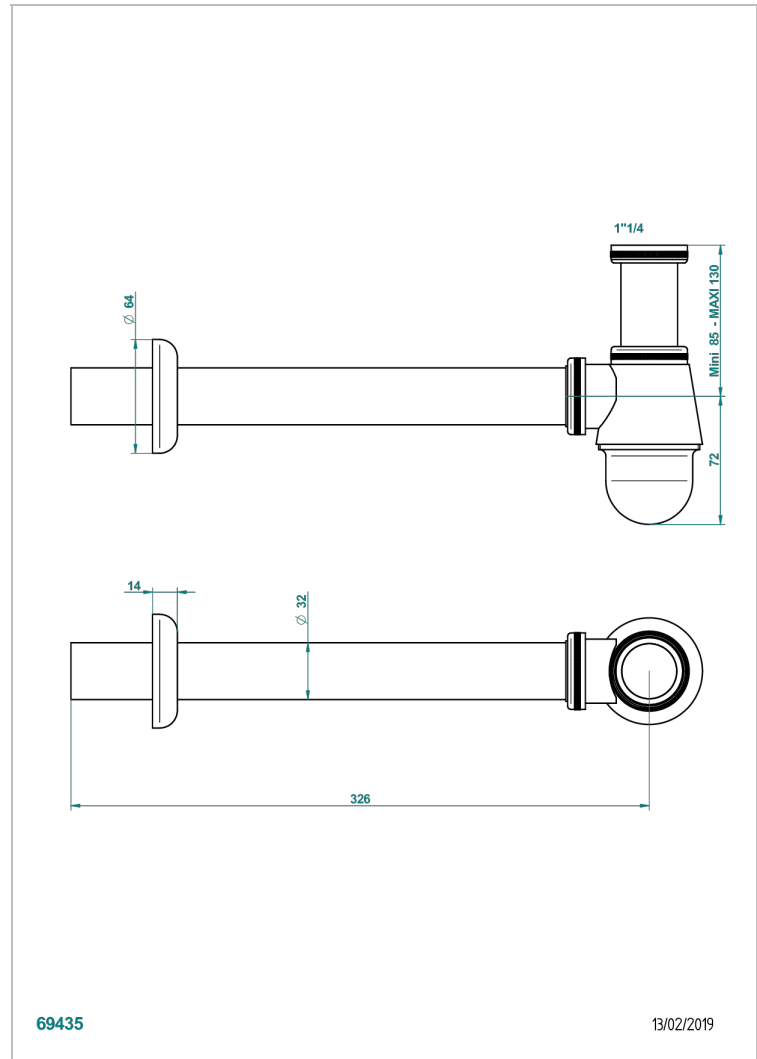

NIHAL IVORY PORCELAIN

U2N-308T

Adjustable bottle trap, mini 45 mm - maxi 90 mm with 300 mm overflow pipe

THG[®]
PARIS

69435

13/02/2019

CHARACTERISTIC

- Nihal Ivory porcelain
- Adjustable bottle trap, mini 45 mm - maxi 90 mm with 300 mm overflow pipe

AVAILABLE FINITIONS

Antique nickel - H28
Black ceram - D30
Blush PVD - H62
Brass color PVD - H49
Brown bronze color PVD - F33
Gold color PVD - H52

Graphite PVD - H64
Lacquered light bronze - D01
Matt Umber PVD - H67
Matt blush PVD - H60
Matt brass color PVD - H50
Matt brown bronze color PVD - F34