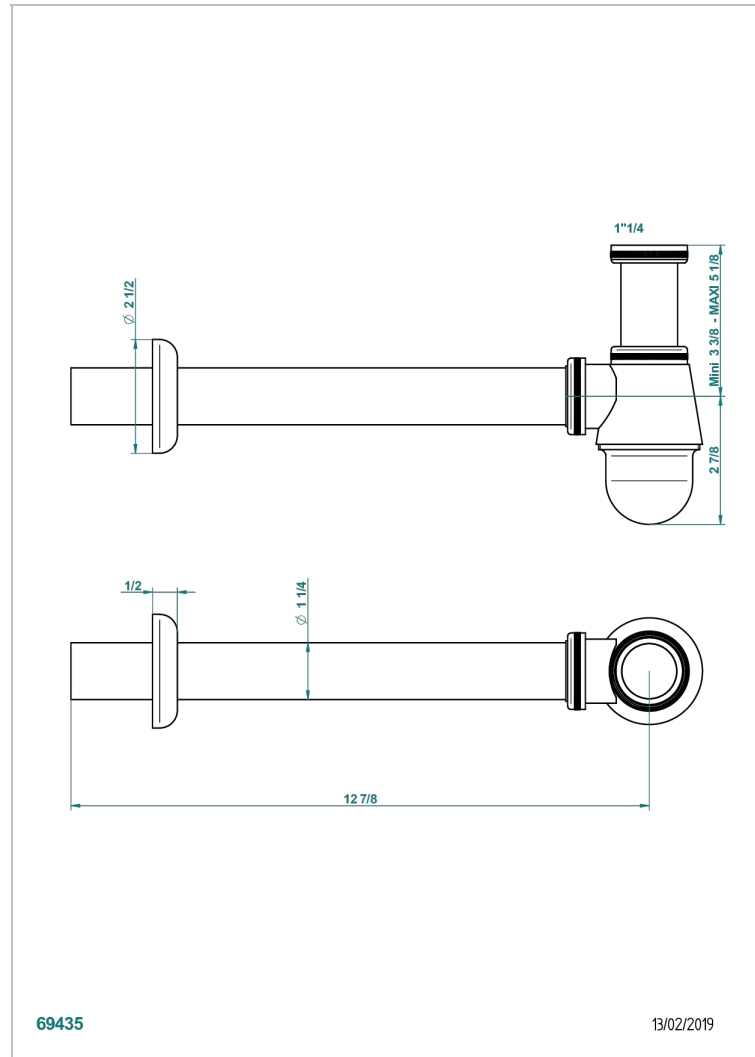

# NIHAL IVORY PORCELAIN

U2N-308T

Adjustable bottle trap, mini 45 mm - maxi 90 mm with 300 mm overflow pipe

THG<sup>®</sup>  
PARIS

## CHARACTERISTIC

- Nihal Ivory porcelain
- Adjustable bottle trap, mini 45 mm - maxi 90 mm with 300 mm overflow pipe