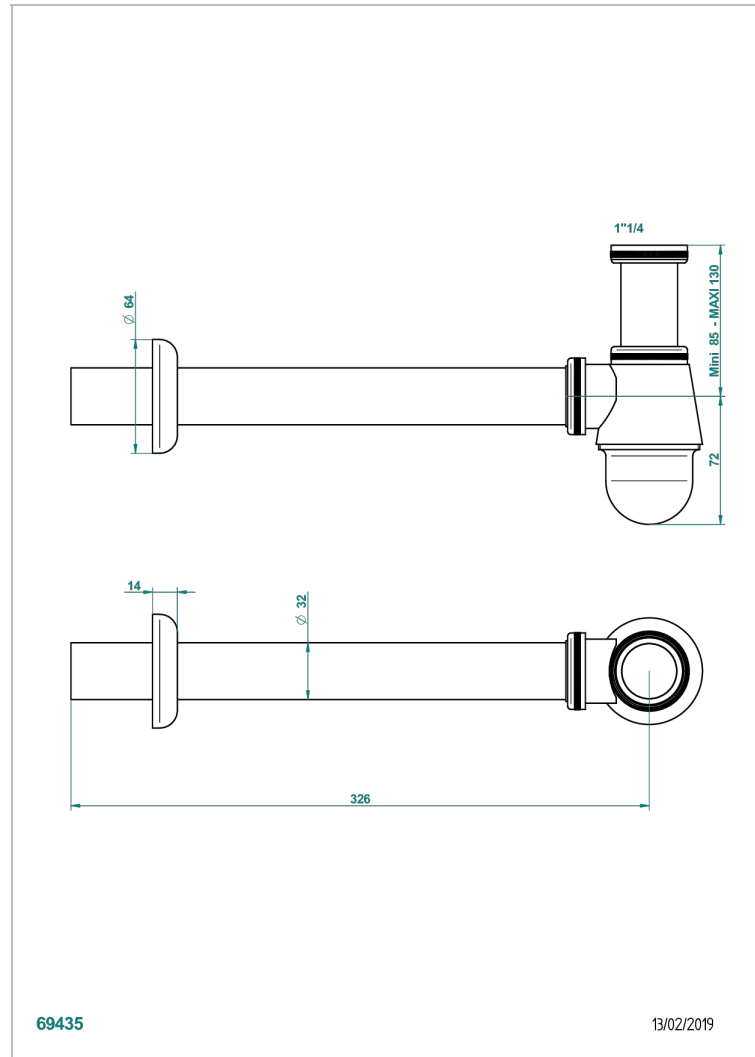

# NIHAL IVORY PORCELAIN

U2N-308T

Adjustable bottle trap, mini 45 mm - maxi 90 mm with 300 mm overflow pipe

THG<sup>®</sup>  
PARIS

69435

13/02/2019

## CHARACTERISTIC

- Nihal Ivory porcelain
- Adjustable bottle trap, mini 45 mm - maxi 90 mm with 300 mm overflow pipe