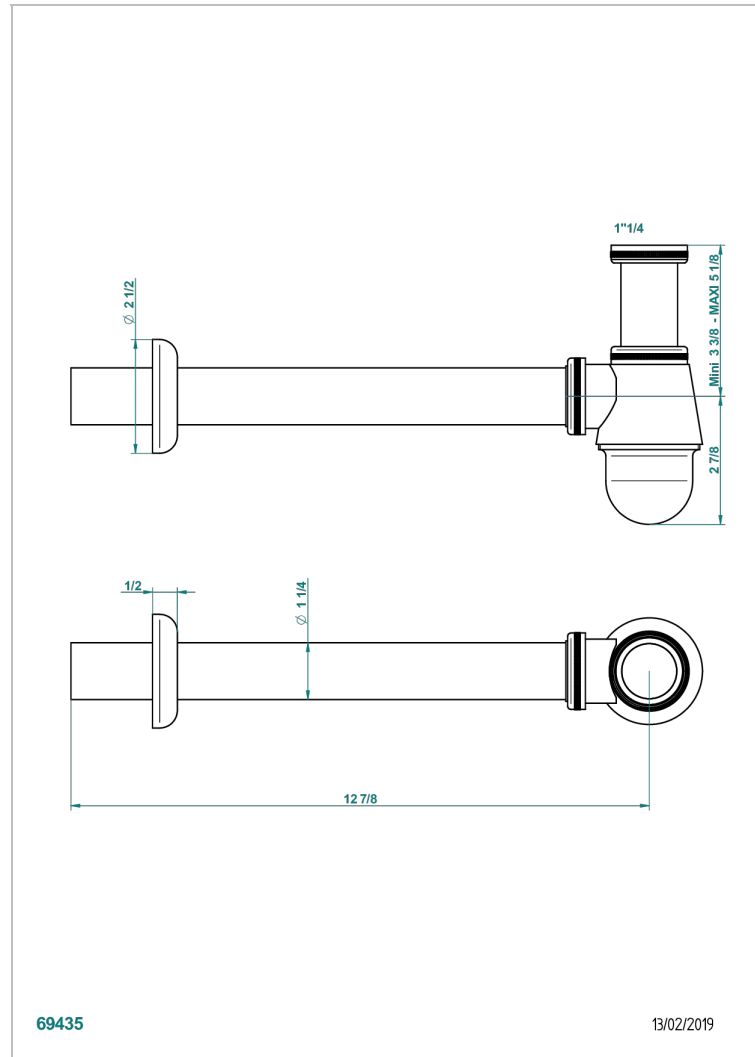

NIHAL IVORY PORCELAIN

U2N-308T

Adjustable bottle trap, mini 45 mm - maxi 90 mm with 300 mm overflow pipe

THG[®]
PARIS

69435

13/02/2019

CHARACTERISTIC

- Nihal Ivory porcelain
- Adjustable bottle trap, mini 45 mm - maxi 90 mm with 300 mm overflow pipe

AVAILABLE FINITIONS

Antique nickel - H28
Black ceram - D30
Blush PVD - H62
Brass color PVD - H49
Brown bronze color PVD - F33
Gold color PVD - H52

Graphite PVD - H64
Lacquered light bronze - D01
Matt Umber PVD - H67
Matt blush PVD - H60
Matt brass color PVD - H50
Matt brown bronze color PVD - F34