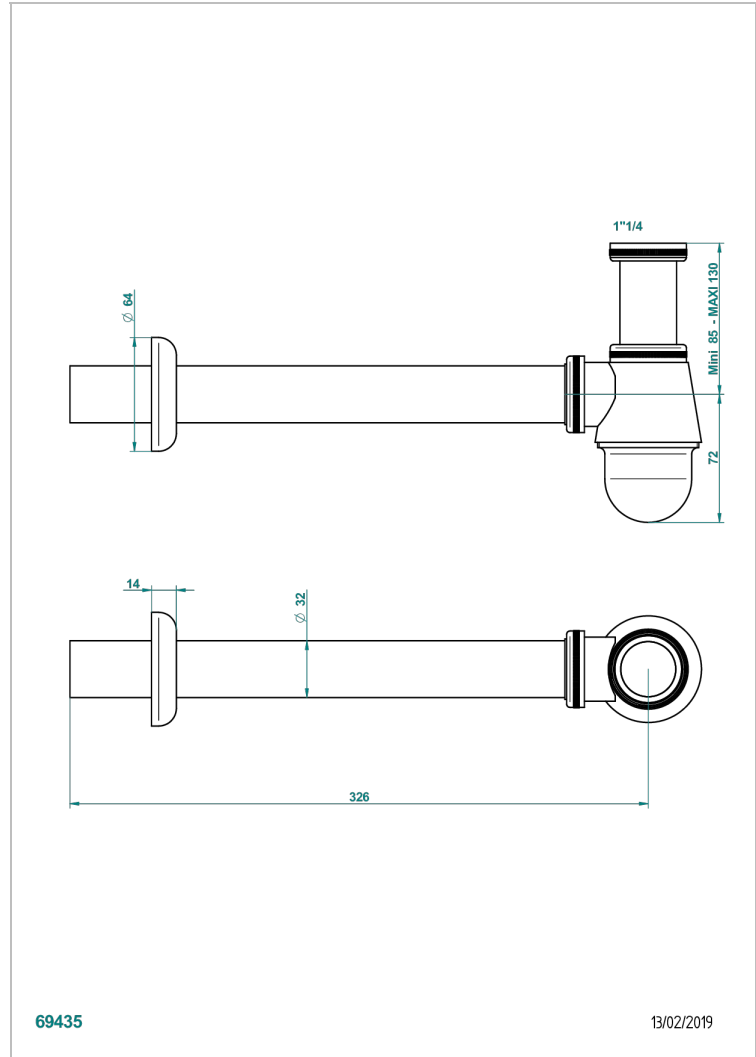

NIHAL BLUE PORCELAIN

U2L-308T

Adjustable bottle trap, mini 45 mm - maxi 90 mm with 300 mm overflow pipe

CHARACTERISTIC

- Nihal Blue porcelain
- Adjustable bottle trap, mini 45 mm - maxi 90 mm with 300 mm overflow pipe

AVAILABLE FINITIONS

Antique nickel - H28
Black ceram - D30
Blush PVD - H62
Brass color PVD - H49
Brown bronze color PVD - F33
Gold color PVD - H52

Graphite PVD - H64
Lacquered light bronze - D01
Matt Umber PVD - H67
Matt blush PVD - H60
Matt brass color PVD - H50
Matt brown bronze color PVD - F34