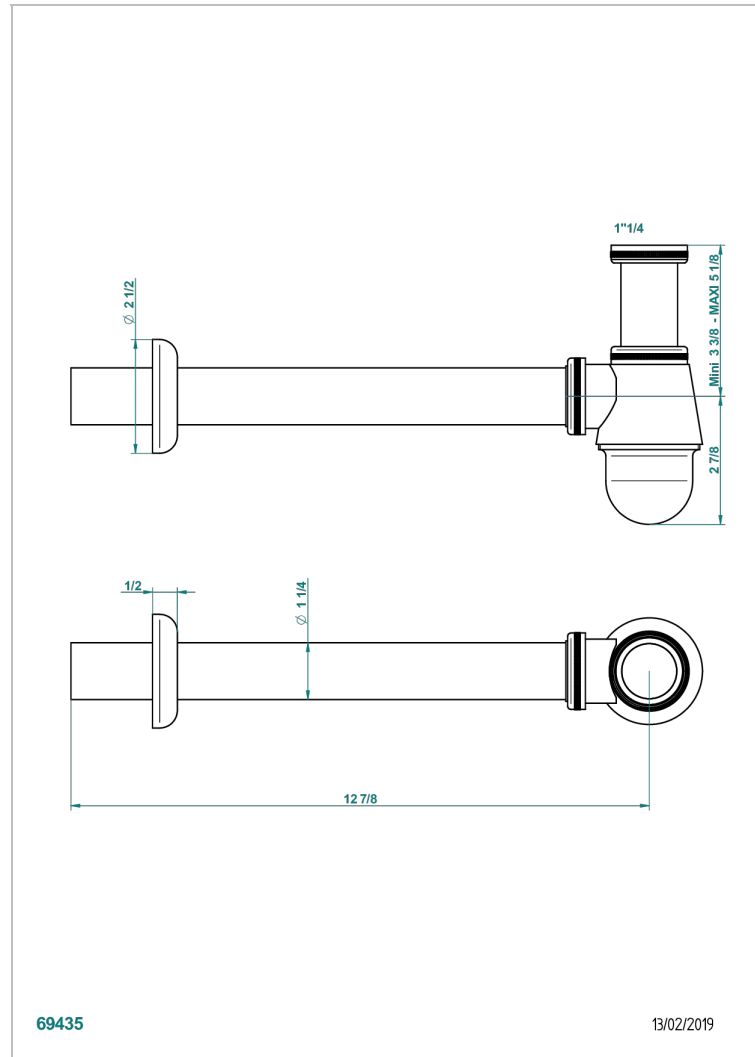

NIHAL BLUE PORCELAIN

U2L-308T

Adjustable bottle trap, mini 45 mm - maxi 90 mm with 300 mm overflow pipe

CHARACTERISTIC

- Nihal Blue porcelain
- Adjustable bottle trap, mini 45 mm - maxi 90 mm with 300 mm overflow pipe

AVAILABLE FINITIONS

Antique nickel - H28
Black ceram - D30
Blush PVD - H62
Brass color PVD - H49
Brown bronze color PVD - F33
Gold color PVD - H52

Graphite PVD - H64
Lacquered light bronze - D01
Matt Umber PVD - H67
Matt blush PVD - H60
Matt brass color PVD - H50
Matt brown bronze color PVD - F34