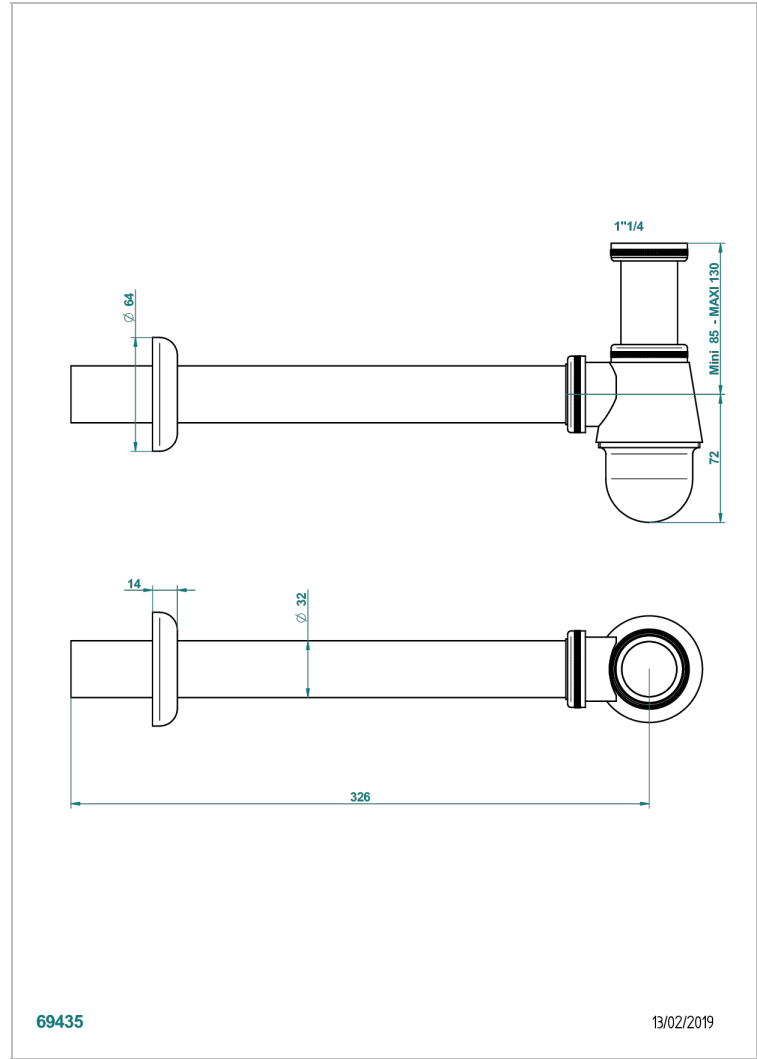

NIHAL BLUE PORCELAIN

U2L-308T

Adjustable bottle trap, mini 45 mm - maxi 90 mm with 300 mm overflow pipe

THG[®]
PARIS

69435

13/02/2019

CHARACTERISTIC

- Nihal Blue porcelain
- Adjustable bottle trap, mini 45 mm - maxi 90 mm with 300 mm overflow pipe

AVAILABLE FINITIONS

Antique nickel - H28
Black ceram - D30
Blush PVD - H62
Brass color PVD - H49
Brown bronze color PVD - F33
Gold color PVD - H52

Graphite PVD - H64
Lacquered light bronze - D01
Matt Umber PVD - H67
Matt blush PVD - H60
Matt brass color PVD - H50
Matt brown bronze color PVD - F34