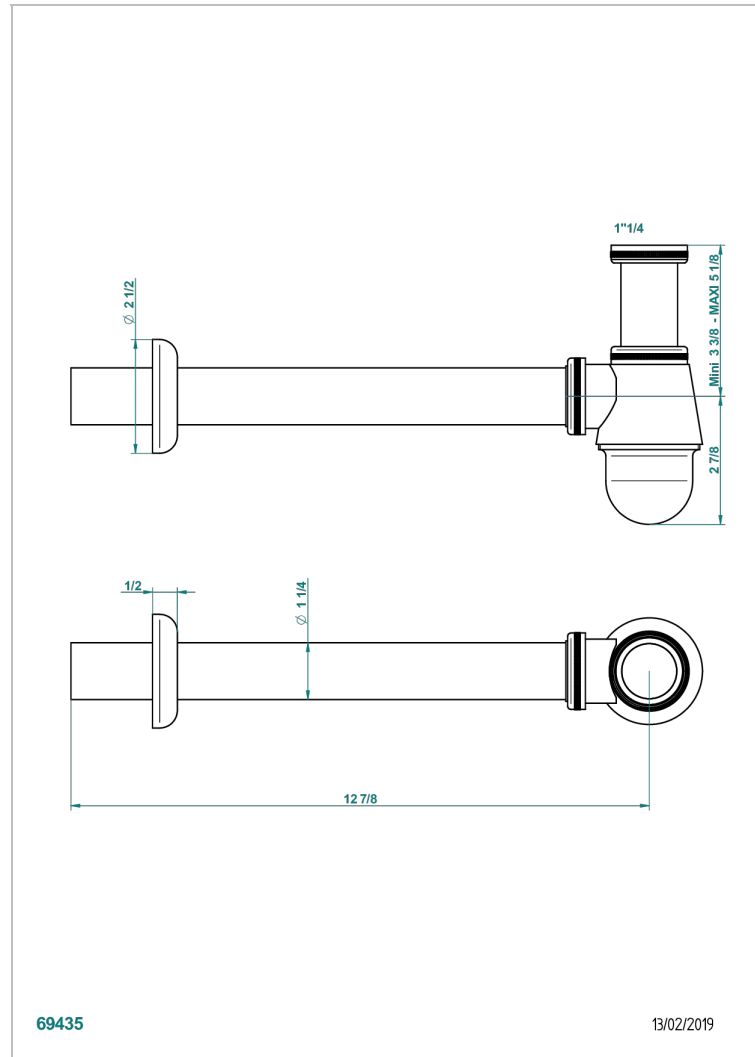

# NIHAL BLUE PORCELAIN

U2L-308T

Adjustable bottle trap, mini 45 mm - maxi 90 mm with 300 mm overflow pipe

69435

13/02/2019

## CHARACTERISTIC

- Nihal Blue porcelain
- Adjustable bottle trap, mini 45 mm - maxi 90 mm with 300 mm overflow pipe