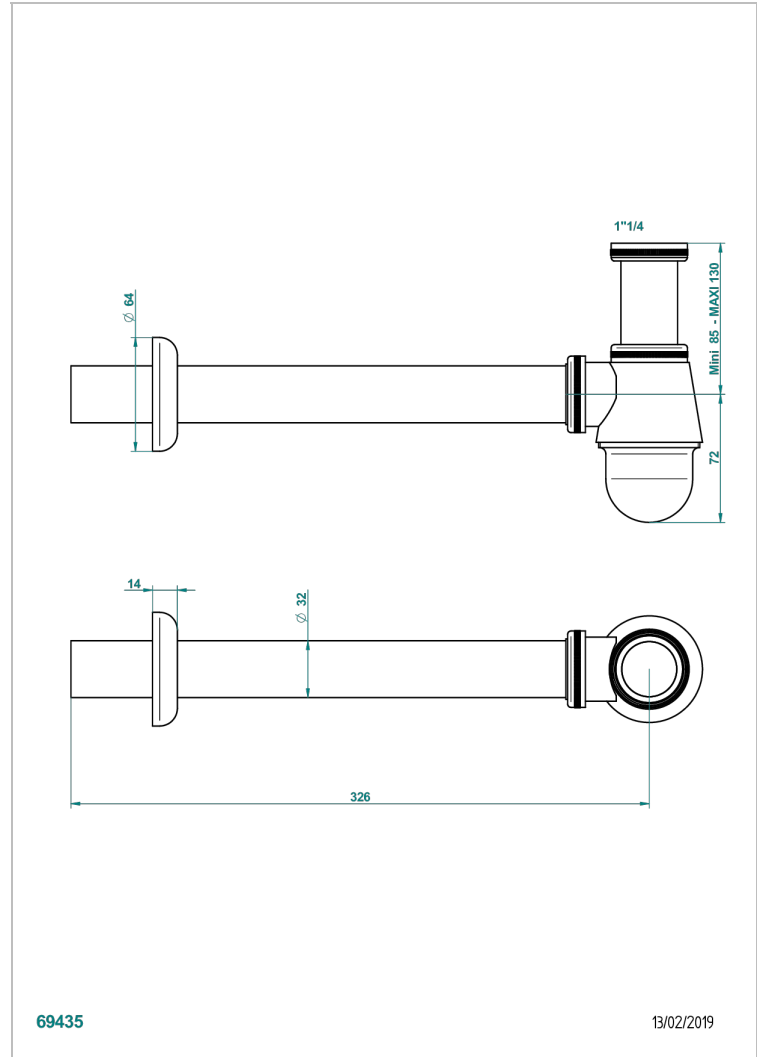

NIHAL BLUE PORCELAIN

U2L-308T

Adjustable bottle trap, mini 45 mm - maxi 90 mm with 300 mm overflow pipe

69435

13/02/2019

CHARACTERISTIC

- Nihal Blue porcelain
- Adjustable bottle trap, mini 45 mm - maxi 90 mm with 300 mm overflow pipe

AVAILABLE FINITIONS

Antique nickel - H28
Black ceram - D30
Blush PVD - H62
Brass color PVD - H49
Brown bronze color PVD - F33
Gold color PVD - H52

Graphite PVD - H64
Lacquered light bronze - D01
Matt Umber PVD - H67
Matt blush PVD - H60
Matt brass color PVD - H50
Matt brown bronze color PVD - F34