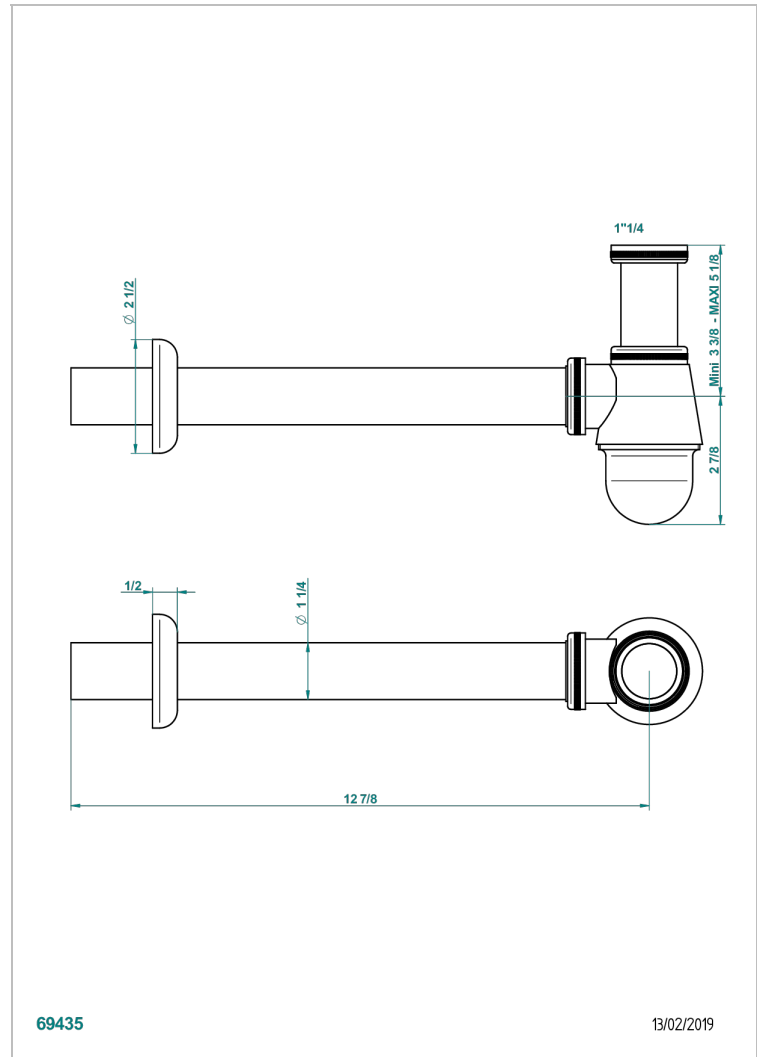

# NIHAL BLUE PORCELAIN

U2L-308T

Adjustable bottle trap, mini 45 mm - maxi 90 mm with 300 mm overflow pipe

## CHARACTERISTIC

- Nihal Blue porcelain
- Adjustable bottle trap, mini 45 mm - maxi 90 mm with 300 mm overflow pipe

## AVAILABLE FINITIONS

Antique nickel - H28  
Black ceram - D30  
Blush PVD - H62  
Brass color PVD - H49  
Brown bronze color PVD - F33  
Gold color PVD - H52

Graphite PVD - H64  
Lacquered light bronze - D01  
Matt Umber PVD - H67  
Matt blush PVD - H60  
Matt brass color PVD - H50  
Matt brown bronze color PVD - F34