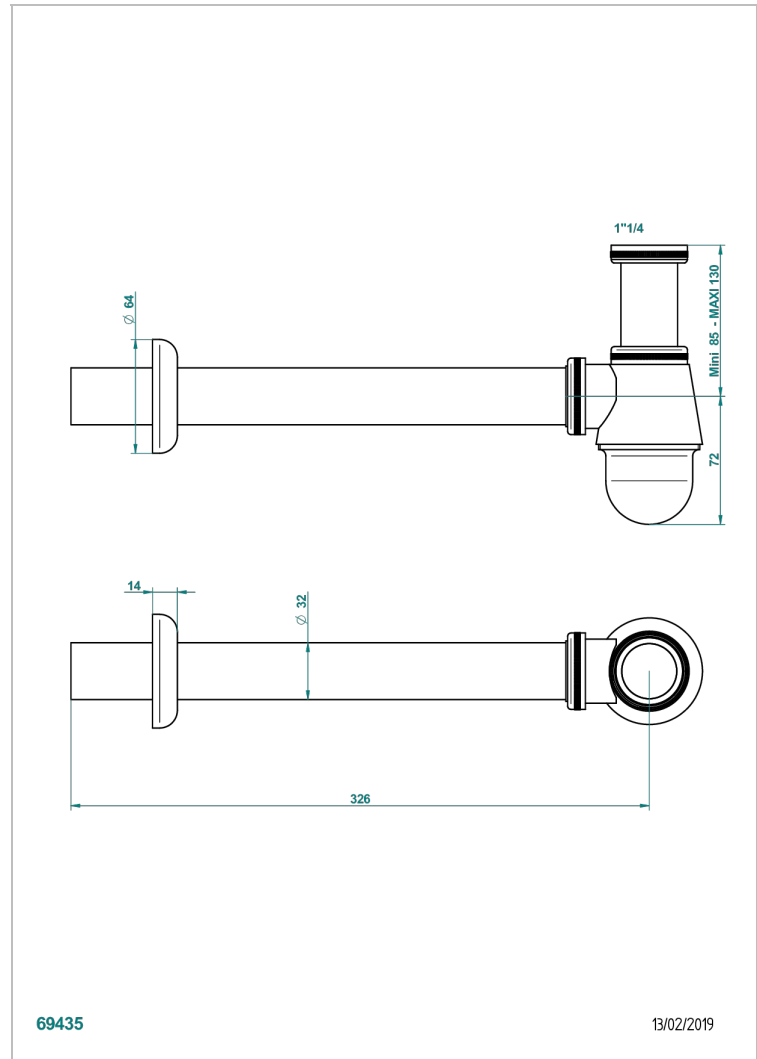

# GENERAL ITEMS

G00-308T

Adjustable bottle trap, mini 45 mm - maxi 90 mm with 300 mm overflow pipe

THG<sup>®</sup>  
PARIS

69435

13/02/2019

## CHARACTERISTIC

- General Items
- Adjustable bottle trap, mini 45 mm - maxi 90 mm with 300 mm overflow pipe

## AVAILABLE FINITIONS

Antique nickel - H28  
Black ceram - D30  
Blush PVD - H62  
Brass color PVD - H49  
Brown bronze color PVD - F33  
Gold color PVD - H52

Graphite PVD - H64  
Lacquered light bronze - D01  
Matt Umber PVD - H67  
Matt blush PVD - H60  
Matt brass color PVD - H50  
Matt brown bronze color PVD - F34