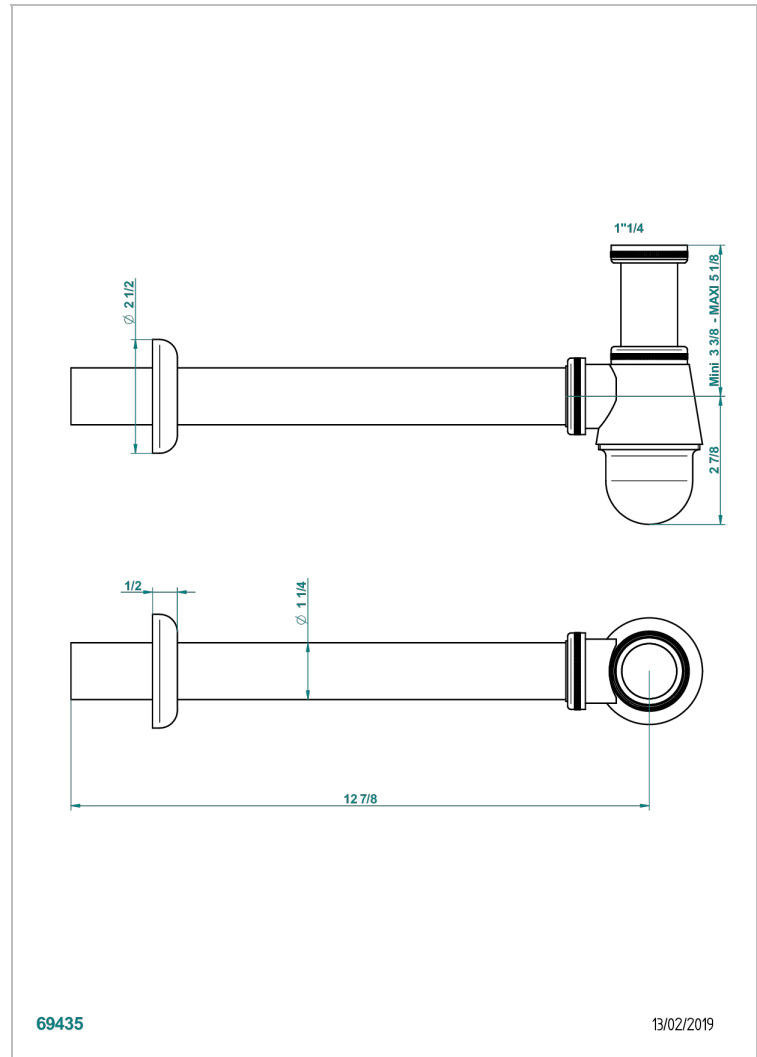

GENERAL ITEMS

G00-308T

Adjustable bottle trap, mini 45 mm - maxi 90 mm with 300 mm overflow pipe

THG[®]
PARIS

69435

13/02/2019

CHARACTERISTIC

- General Items
- Adjustable bottle trap, mini 45 mm - maxi 90 mm with 300 mm overflow pipe

AVAILABLE FINITIONS

Antique nickel - H28
Black ceram - D30
Blush PVD - H62
Brass color PVD - H49
Brown bronze color PVD - F33
Gold color PVD - H52

Graphite PVD - H64
Lacquered light bronze - D01
Matt Umber PVD - H67
Matt blush PVD - H60
Matt brass color PVD - H50
Matt brown bronze color PVD - F34