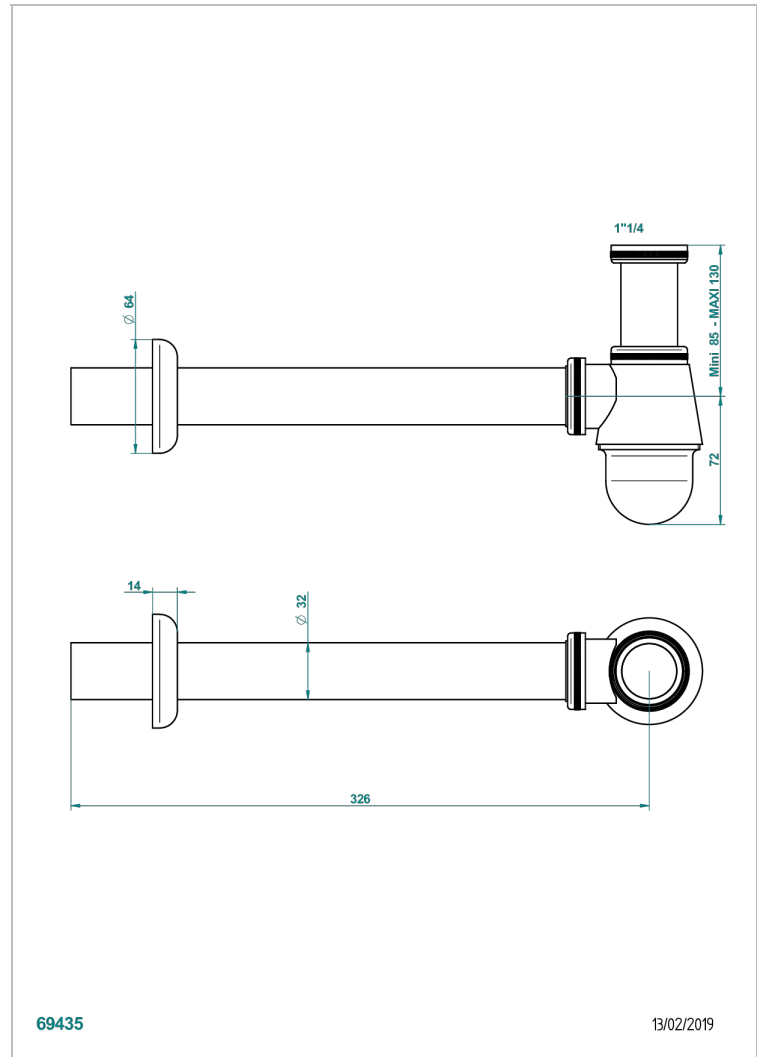

GENERAL ITEMS

G00-308T

Adjustable bottle trap, mini 45 mm - maxi 90 mm with 300 mm overflow pipe

THG[®]
PARIS

CHARACTERISTIC

- General Items
- Adjustable bottle trap, mini 45 mm - maxi 90 mm with 300 mm overflow pipe

AVAILABLE FINITIONS

Antique nickel - H28
Black ceram - D30
Blush PVD - H62
Brass color PVD - H49
Brown bronze color PVD - F33
Gold color PVD - H52

Graphite PVD - H64
Lacquered light bronze - D01
Matt Umber PVD - H67
Matt blush PVD - H60
Matt brass color PVD - H50
Matt brown bronze color PVD - F34